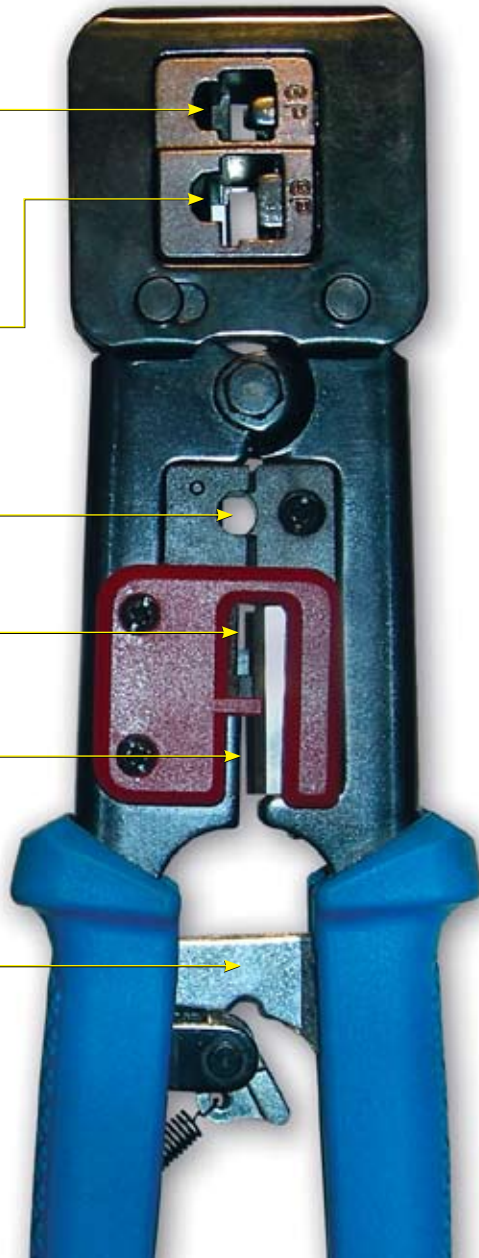

EZ-RJPRO HD Crimp Tool

Designed to crimp EZ-RJ45's on the big stuff!

Perfect for Cat5e, CAT6 & Cat5e/Cat6 shielded cables.

EZ-RJPRO™ HD Crimp Tool

Designed for the professional installer with a ratcheted, high leverage, ultra stable platform for consistent, repeatable terminations. Crimp cables with larger jacket and conductor OD's and be assured that every termination will meet FCC specifications.

Compatible with all EZ-RJ45® and EZ-RJ12/11 connectors as well as all standard modular plugs, except AMP.

- Zero flex frame prevents torque loss during the crimping cycle
- Tool steel die head assembly provides 360° of connector support during crimp
- Clean, ultra flush trim on the EZ-RJ45® extended conductors
- Expanded surface area on contact drivers delivers full, uniform crimp force
- Built in wire cutter and strippers

Marking/Packaging

- Clamshell(C) or boxed

Technical Data

- Dimensions: 8 1/2" X 2 1/2"
- Weight: 1 lb. 2.3 oz

Ordering Information

Description	P/N	UPC CODE
EZ-RJPRO™ HD Crimp Tool	100054C	899740002203
Replacement Blade Set	100054BL	899740002623
<small>Under Guard Blades (2/Set) and EZ-RJ45 & RJ12/11 Blades (1 each) 4 pc/Clamshell</small>		

RJ45 Crimp Cavity

Round Cable Stripper

Flat Cable Stripper

Cable Cutter

Ratchet Mechanism with Quick Release

Connectors You May Need

EZ-RJ45® Cat 5/5e Connector

Part #	Description
100003C	EZ-RJ45 Connectors, 50 Pc. Clamshell
100003B	EZ-RJ45 Connectors, 100 Pc. Box
105003	EZ-RJ45 Connectors, Bulk Package, 500 Pc. Min.
100015	EZ-RJ45 Connectors, 15 Pc. Clamshell
202003J	EZ-RJ45 Cat 5/5e Connectors, Jar of 100.