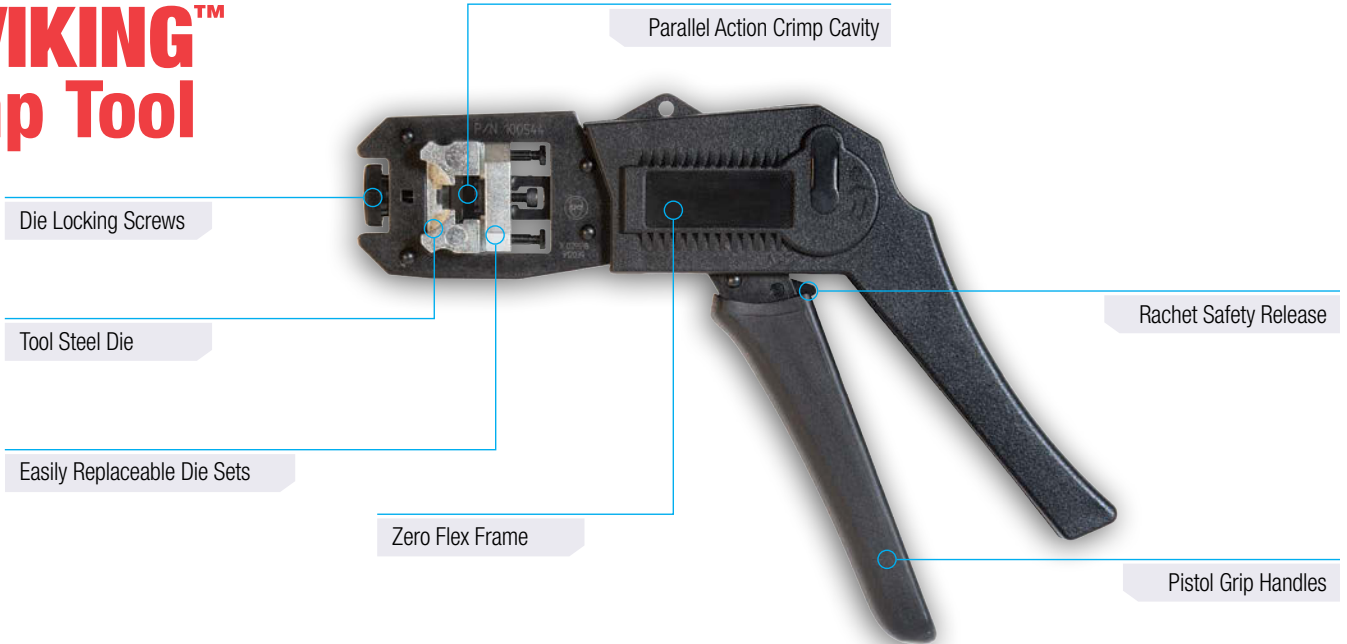

EZ-VIKING™ Crimp Tool

P/N 100544

PLATINUM TOOLS®

APPLICATIONS:

High-End Data Centers
Aerospace
Broadcast

EZ-VIKING™ Crimp Tool

The patented EZ-VIKING™ Crimp Tool was developed to meet the most demanding network performance. This single function professional crimp tool, is precision manufactured to the highest international standards and delivers the highest quality and consistent **modular plug terminations available.**

- Terminates EZ-RJ45® Cat 5e/6 regular & shielded (external or internal)
- Parallel action for precision crimping
- Optimizes termination of Cat 5e and Cat 6 shielded connectors
- High leverage ratchet action ensures full crimp cycle
- Highest quality/durability – minimum of 50,000 cycles
- Zero flex frame prevents torque loss during the crimping cycle
- Tool steel die provides 360 degree of connector support during crimp
- Flush trim on the EZ-RJ45® extended conductors.
- Tool is factory set with a precise eccentric cam adjustment function to guarantee performance.
- Safety release
- Made in Sweden

We Make Connections EZ!

EZ-VIKING™ Crimp Tool

Compatible Connectors

The EZ-RJ45® Connectors simplify twisted pair terminations by allowing the wires to be inserted through the connector and out the front, to easily verify the proper wiring order.