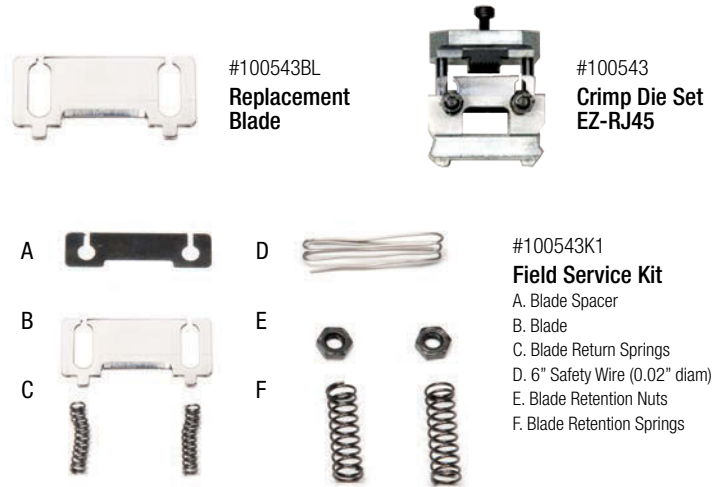

- Terminates EZ-RJ45® Cat 5e/6 regular & shielded (external or internal)
- Parallel action for precision crimping
- Optimizes termination of Cat 5e and Cat 6 shielded connectors
- High leverage ratchet action ensures full crimp cycle
- Highest quality/durability – minimum of 50,000 cycles
- Zero flex frame prevents torque loss during the crimping cycle
- Tool steel die provides 360 degree of connector support during crimp
- Flush trim on the EZ-RJ45® extended conductors.
- Tool is factory set with a precise eccentric cam adjustment function to guarantee performance.
- Safety release
- Made in Sweden

We Make Connections EZ!

EZ-VIKING™ Crimp Tool

Compatible Connectors

The EZ-RJ45® Connectors simplify twisted pair terminations by allowing the wires to be inserted through the connector and out the front, to easily verify the proper wiring order.

Cat 6 shielded external and internal ground

EZ-RJ45 Cat 5e/6 Connectors

Cat5/e	Cat 6	Cat5e/6 Shielded		Quantities
		Internal	External	
	100009C	100021C	100023C	10 Piece ClamShell
100015				15 Piece ClamShell
100003C	100010C	100020C	100022C	50 Piece ClamShell
100003B	1000010B			100 Piece Box
		202020J	202022J	50 Piece Jar
202003J	202010J			100 Piece Jar
202015J	202016J			50/50 Combo Jar (Includes EZ strain reliefs)
		100020	100022	50 Piece Bag
100003BG		105020	105022	100 Piece Bag
105003	105004			500 Piece Bag

Replacement Parts

Ordering Information:

Description	P/N	UPC Code
EZ-VIKING™ Crimp Tool	100544	849160004455
Replacement Blade	100543BL	849160005247
Crimp Die Set EZ-RJ45®	100543	849160005254
Field Service Kit	100543K1	849160005278