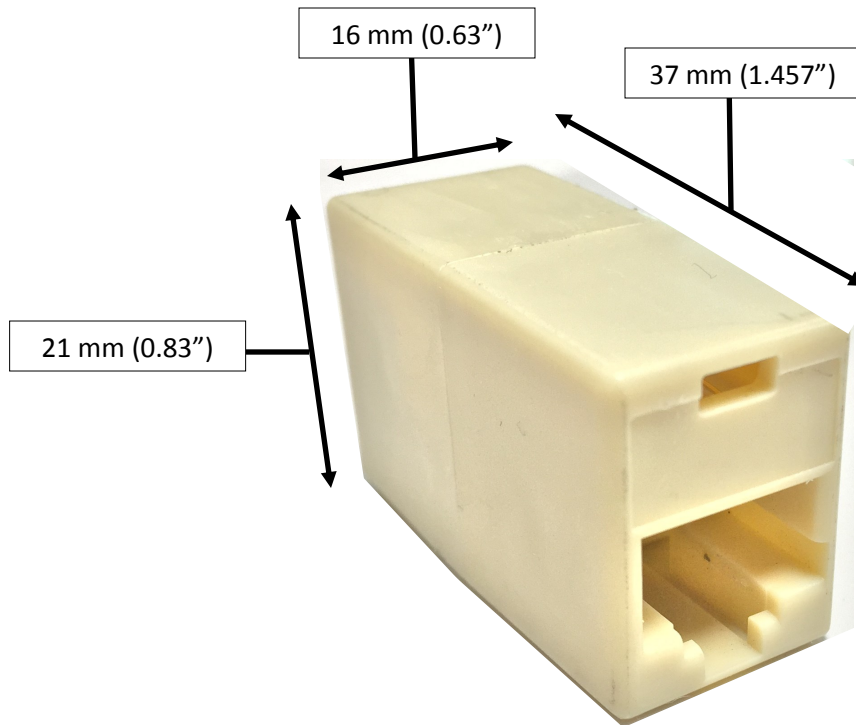

## P/N 106211C In-Line Coupler, Cat5e, 2/Clampack

### KEY FEATURES:

- Use to connect two RJ45 patch cables to make a longer patch cable
- Splice two RJ45 connectors together
- When a cable is too short, an in-line coupler can be a solution, either temporary or permanent
- Smooth housing to prevent snagging when being pulled

### SPECIFICATIONS:

- RJ45 type
- Cat5e rated
- T568
- Female to female straight through design
- Weight: 3.6 grams per coupler
- Color: Light Almond