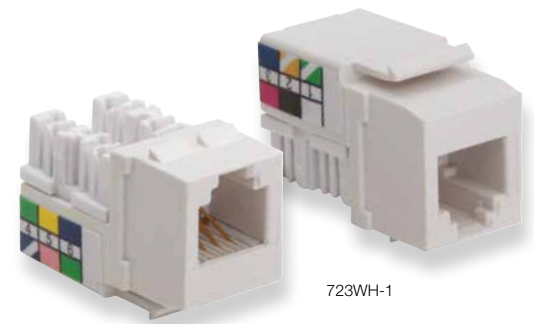

Xpress Jack™

Seats and trims
all 8 conductors
in one motion.

The Xpress Jack™ is designed to make keystone jack terminations easier than ever. Seats and trims all 8 conductors in one simple and smooth motion. No more punching down 8 times for a single termination. Saves time and energy on both small and large jobs.

Cat3, Cat5e, Cat6 and Cat6A

726WH-1

Keystone Jacks and Couplers.

- Color coded to make EIA/TIA 568A/B wiring easy
- Contacts 50 micron gold
- Meets/Exceeds EIA/TIA category standards
- Compatible with industry standard wall plates
- RoHS compliant and UL listed

725BL-1

726LA-1

Keystone Jacks – Installer Packs of 50

P/N	Keystone
723LA-50	Keystone Cat3, 6 Pin, 110 Jack, Light Almond
723WH-50	Keystone Cat3, 6 Pin, 110 Jack, White
725BL-50	Keystone Cat5e, 110 Jack, Blue
725LA-50	Keystone Cat5e, 110 Jack, Light Almond
725WH-50	Keystone Cat5e, 110 Jack, White
726BL-50	Keystone Cat 6, 110 Jack, Blue
726LA-50	Keystone Cat 6, 110 Jack, Light Almond
726WH-50	Keystone Cat 6, 110 Jack, White
780LA-50	Keystone F - 3GHz, Light Almond
780WH-50	Keystone F - 3GHz, White