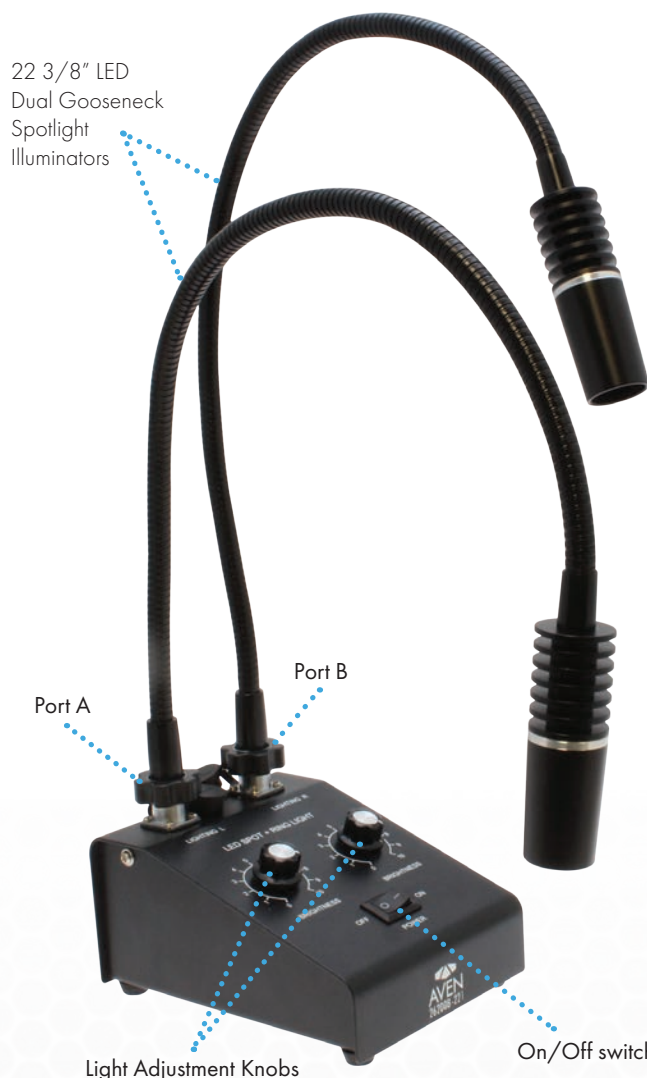

# LED Dual Gooseneck Spotlight Illuminator

**Rotatable and Flexible**  
22 3/8" Gooseneck Arms

**LED Lighting**  
Cool Operating Temperature

**Dual Adjustment**  
Adjustable Light Intensity Knobs

## Versatile and Flexible

Aven's LED Dual Gooseneck Spotlight Illuminator gives users the ability to inspect at any angle and at any working distance. Each flexible gooseneck arm can be swiveled and bent to the desired position, and stays in place. Use one LED illuminator—or both—and control the light intensity of each illuminator as desired. Optional Ultra-Violet Gooseneck Arms available separately.

- Versatile, adjustable illumination at any angle
- 6500K cool light LED illuminator
- Add illumination to difficult to reach areas
- 23-3/8" (568mm/each) long dual gooseneck lights
- Metal framework intensity control box with light adjustment knobs for each light
- UV Dual Gooseneck Illuminators sold separately

LED Cool Light Illumination (UV Illuminators Available Separately)

Illuminate and Overlap Spotlights at Any Angle

Light Adjustment Knobs for Each Illuminator and On/Off Switch on Metal Base

Aven LED Dual Gooseneck Spotlight Illuminator	
Item #	Description
26200B-221	LED Dual Gooseneck Spotlight Illuminator