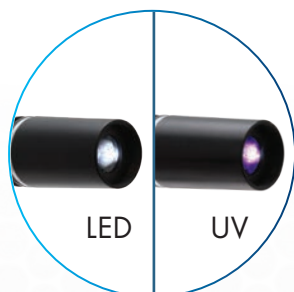

# LED Dual Gooseneck Spotlight Illuminator

**Rotatable and Flexible**  
22 3/8" Gooseneck Arms

**LED Lighting**  
Cool Operating Temperature

**Dual Adjustment**  
Adjustable Light Intensity Knobs

## Versatile and Flexible

Aven's LED Dual Gooseneck Spotlight Illuminator gives users the ability to inspect at any angle and at any working distance. Each flexible gooseneck arm can be swiveled and bent to the desired position, and stays in place. Use one LED illuminator—or both—and control the light intensity of each illuminator as desired. Optional Ultra-Violet Gooseneck Arms available separately.

- Versatile, adjustable illumination at any angle
- 6500K cool light LED illuminator
- Add illumination to difficult to reach areas
- 23-3/8" (568mm/each) long dual gooseneck lights
- Metal framework intensity control box with light adjustment knobs for each light
- UV Dual Gooseneck Illuminators sold separately

LED Cool Light Illumination (UV Illuminators Available Separately)

Illuminate and Overlap Spotlights at Any Angle

Light Adjustment Knobs for Each Illuminator and On/Off Switch on Metal Base

Aven LED Dual Gooseneck Spotlight Illuminator	
Item #	Description
26200B-221	LED Dual Gooseneck Spotlight Illuminator