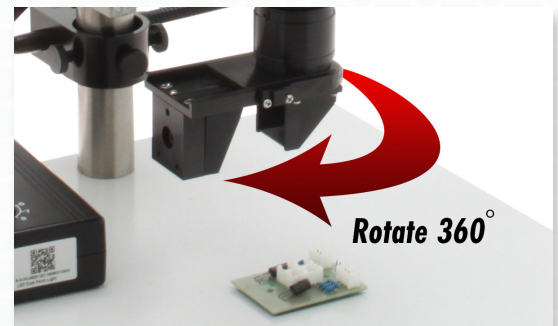

Inspect Parts from Any Angle

Mighty Cam ES		
22x-147x on Post Stand w/ Gooseneck LEDs & 3D Viewer		
Item #	26700-151-C05-259-570	
Magnification	3D Viewer ON 22x - 147x (22" Monitor)	3D Viewer OFF 22x - 147x (22" Monitor)
Working Distance	3D Viewer ON 0.91" (23mm)	3D Viewer OFF 3" (76.2mm)
Resolution	Via USB 2.0 1920 x 1080 @ 15FPS	Via HDMI 1920 x 1080 @ 15FPS
Software	Built-in Software Cloud 1.0 ver	PC Software ISCapture
Interface	USB 2.0 & HDMI	
Package Contents	• 26100-259: Mighty Cam ES • 26700-170: 3D Viewer • 26700-151-C05: Micro Lens + 0.5x Coupler • 16700-151AP: Lens Adapter Plate • 26800B-570: Heavy Duty Post Stand • 26800B-517: Focus Mount • 26200B-224: Flexible Gooseneck LEDs for Post Stands • 26700-406: 22" HDMI LCD Monitor