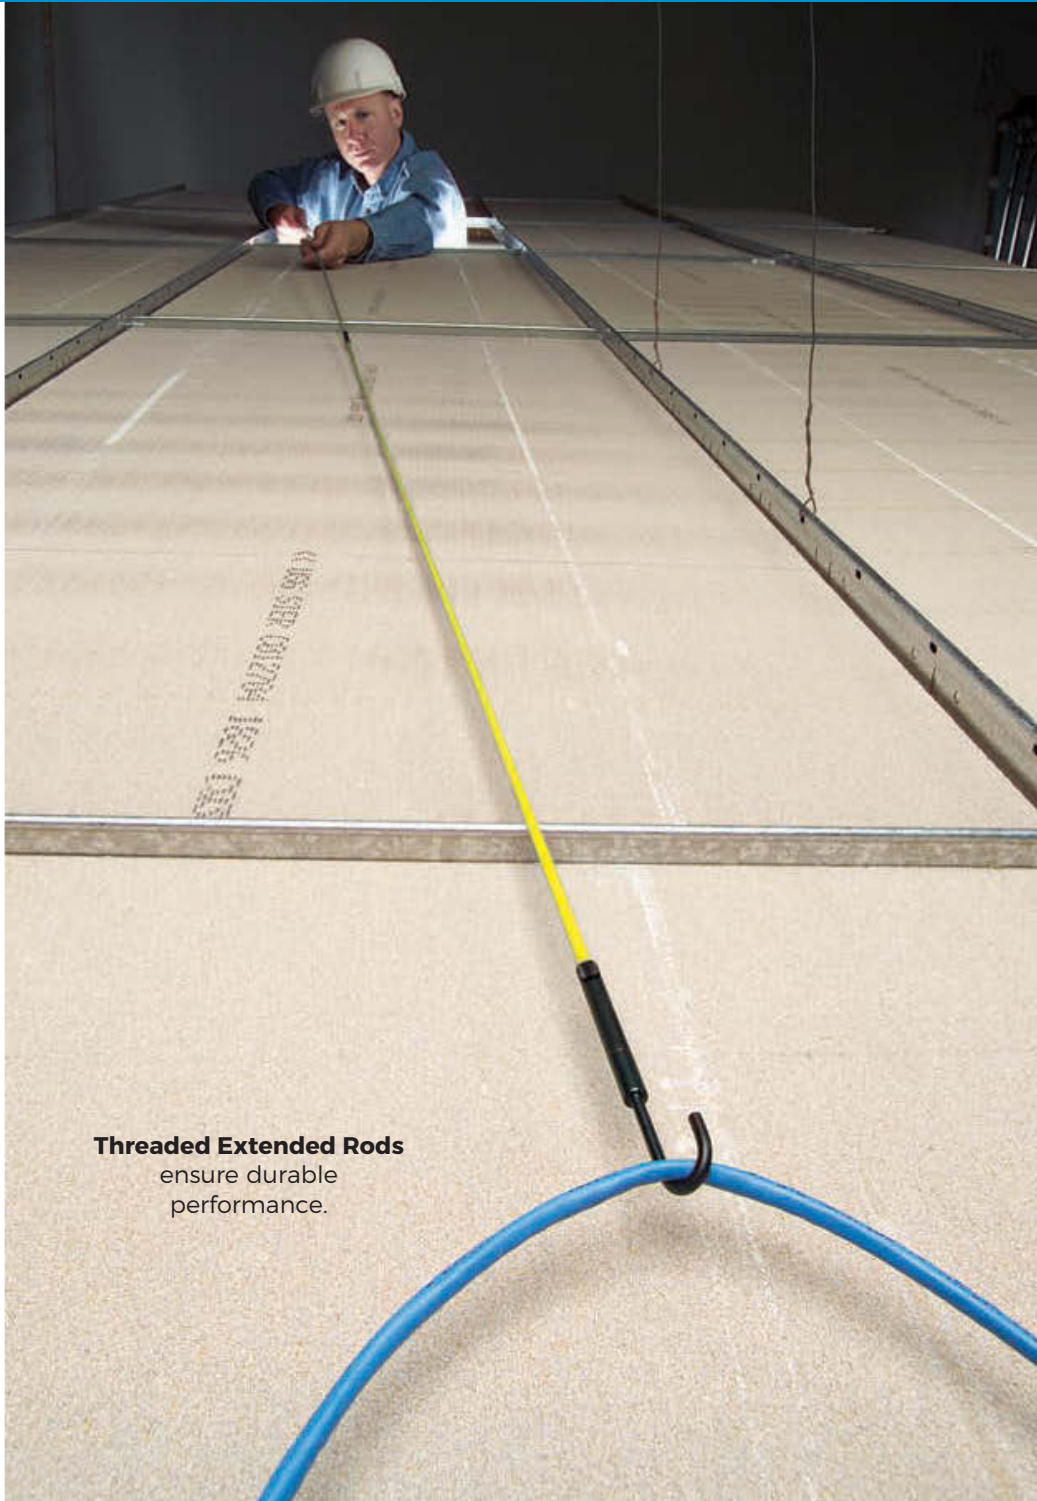

TUFF-ROD™ FISHING POLE KITS

Threaded Extended Rods
ensure durable
performance.

Form No. P-2466
©2021 IDEAL INDUSTRIES, INC.

IDEAL INDUSTRIES, INC.
International offices:
Australia • Canada • China • India • Mexico • UK

6/21
Printed in U.S.A.