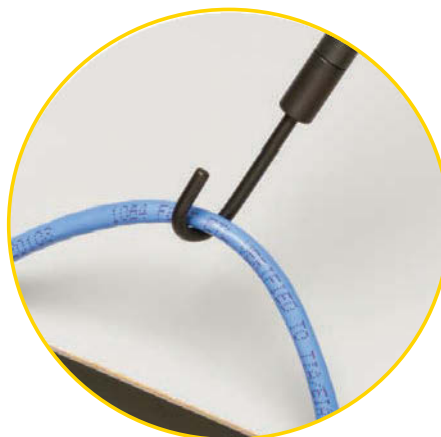

Accessory heads come in three varieties to add even more functionality to the kits. IDEAL also offers repair kits that allow electricians to make quick and easy repairs of the Tuff-Rod™ in the field.

## FEATURES

- Tuff-Rod™ features non-conductive fiberglass in two diameters (1/4" and 3/16") in white and Glow.
- Three available ends provide maximum flexibility in application environment and materials used.
- Threaded extension rods and attachments ensure a consistent and durable performance.
- Repair kit allows for in the field, five minute repairs and component replacement.

Crimped edge provides exceptional "pull-off" strength for a durable long-lasting fish pole

Fiber reinforced composite pultrusion for consistent high quality

Ultra smooth gel coat helps protect hands from fiberglass

The J-hook aids in re-positioning wires and re-directing pulls