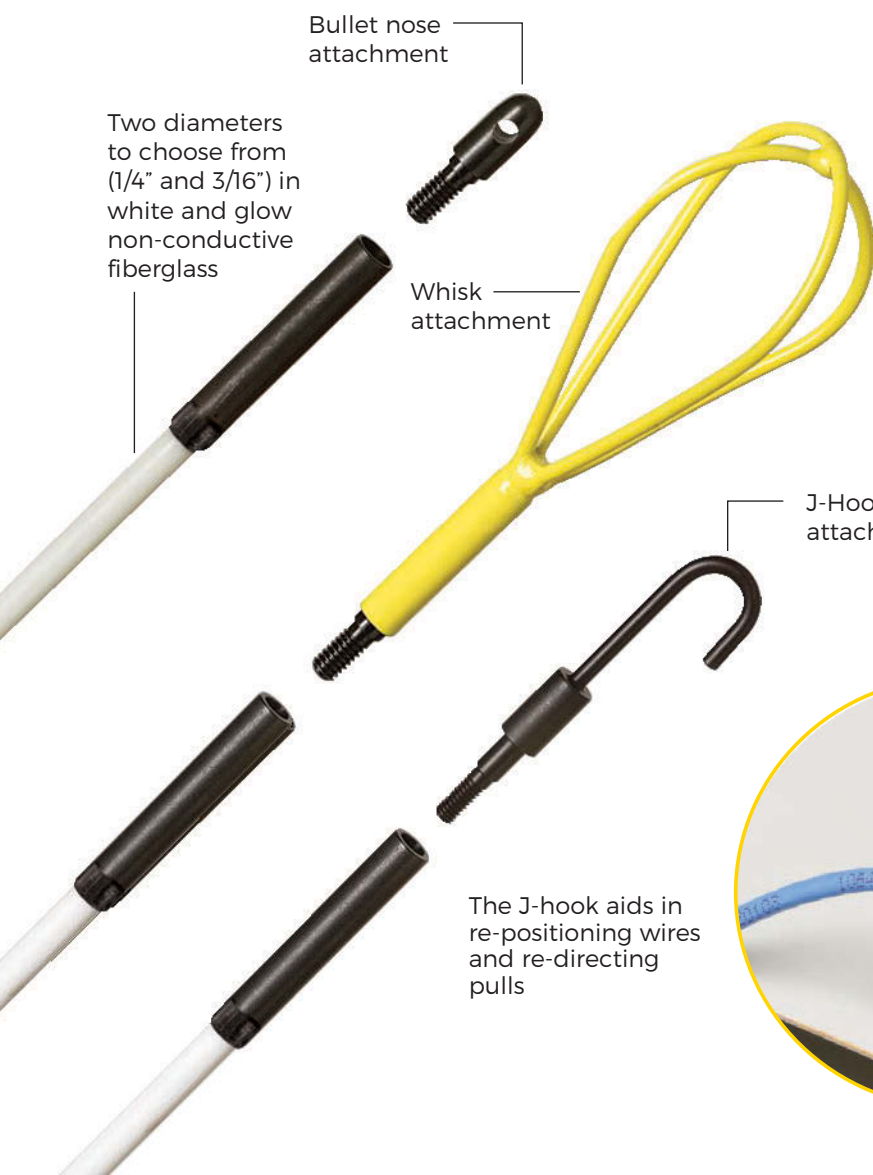

# TUFF-ROD™ FISHING POLE KITS

The Tuff-Rod™ Fishing Poles were designed with your needs in mind. They feature a crimped edge, gel coat and reinforced composite pultrusion fiberglass. These features provide you with a high quality fish pole that is strong and long-lasting.

Tuff-Rod™ Fishing Pole Kits provide a wide range of electrical and data line installation flexibility and performance. Select the 'Flex' that best suits your application; whether you are running wire in and around studs, or pulling over long distances in a drop-ceiling environment, Tuff-Rod™ is the perfect choice. For low-light situations, choose Tuff-Rod™ with Glow, a pale green, luminescent fiberglass.

Accessory heads come in three varieties to add even more functionality to the kits. IDEAL also offers repair kits that allow electricians to make quick and easy repairs of the Tuff-Rod™ in the field.

Crimped edge provides exceptional "pull-off" strength for a durable long-lasting fish pole

Fiber reinforced composite pultrusion for consistent high quality

Ultra smooth gel coat helps protect hands from fiberglass