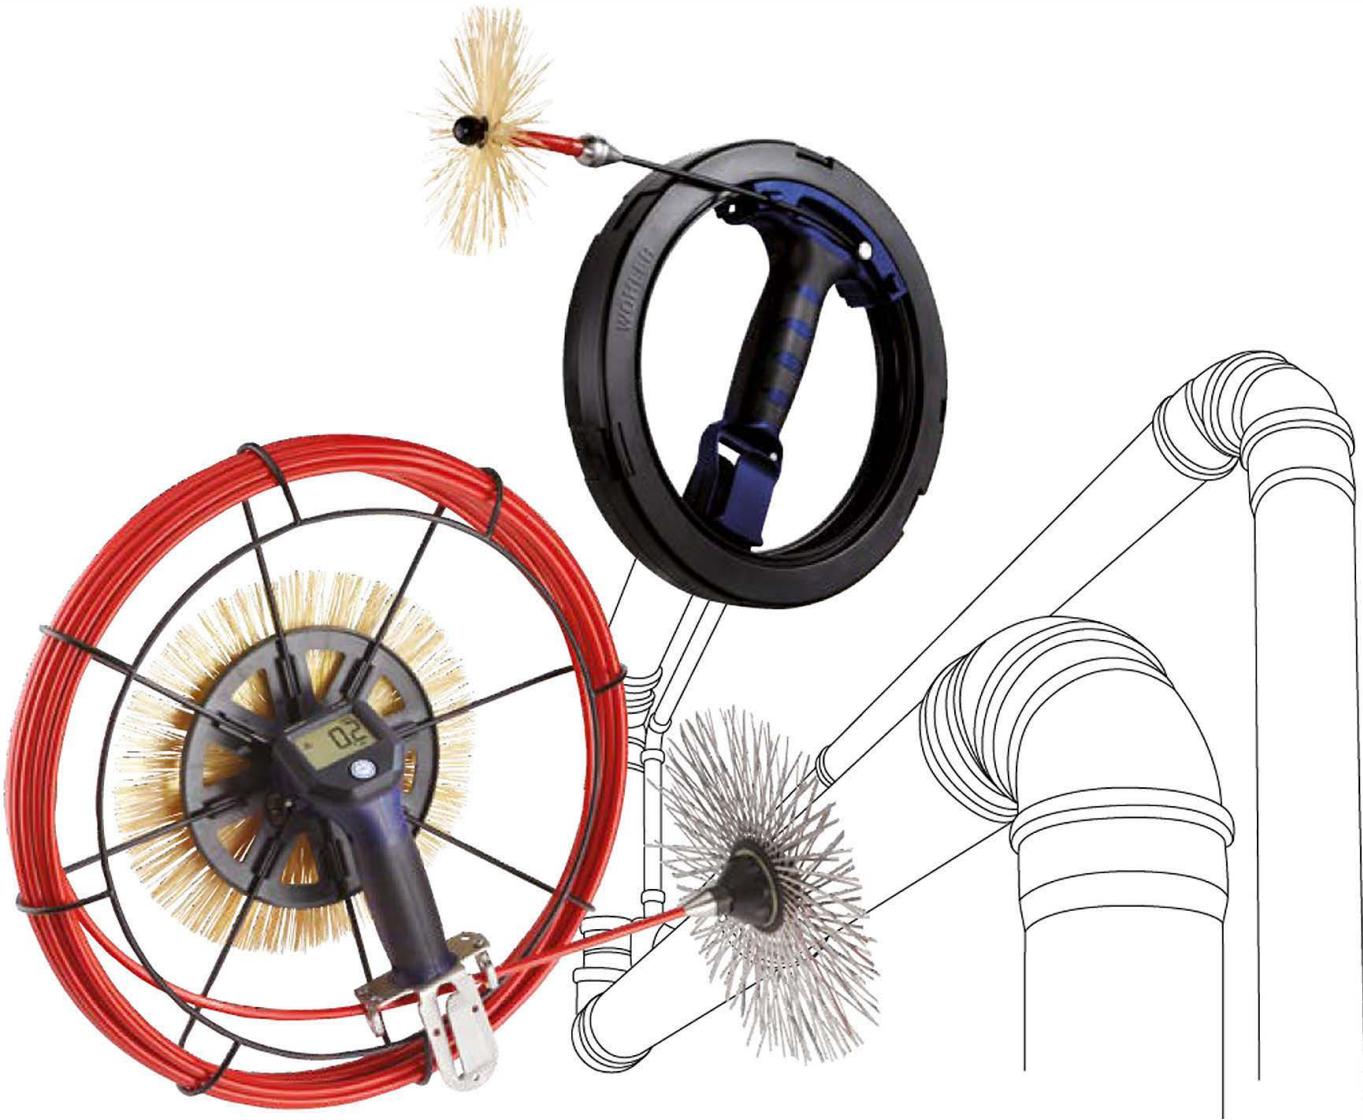

WÖHLER

Test Equipment Depot - 800.517.8431 - 99 Washington Street Melrose, MA 02176

TestEquipmentDepot.com

PROFESSIONAL CLEANING

Wohler Viper System

Everything you need for cleaning

The Measure of Technology

Made in
Germany