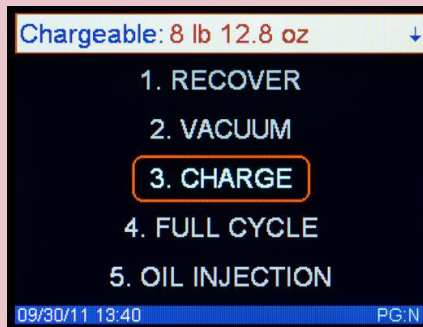

Now with full color graphic display

and.....

- Advanced user interface and onboard diagnostics
- Automatic scale calibration
- Vacuum hold feature