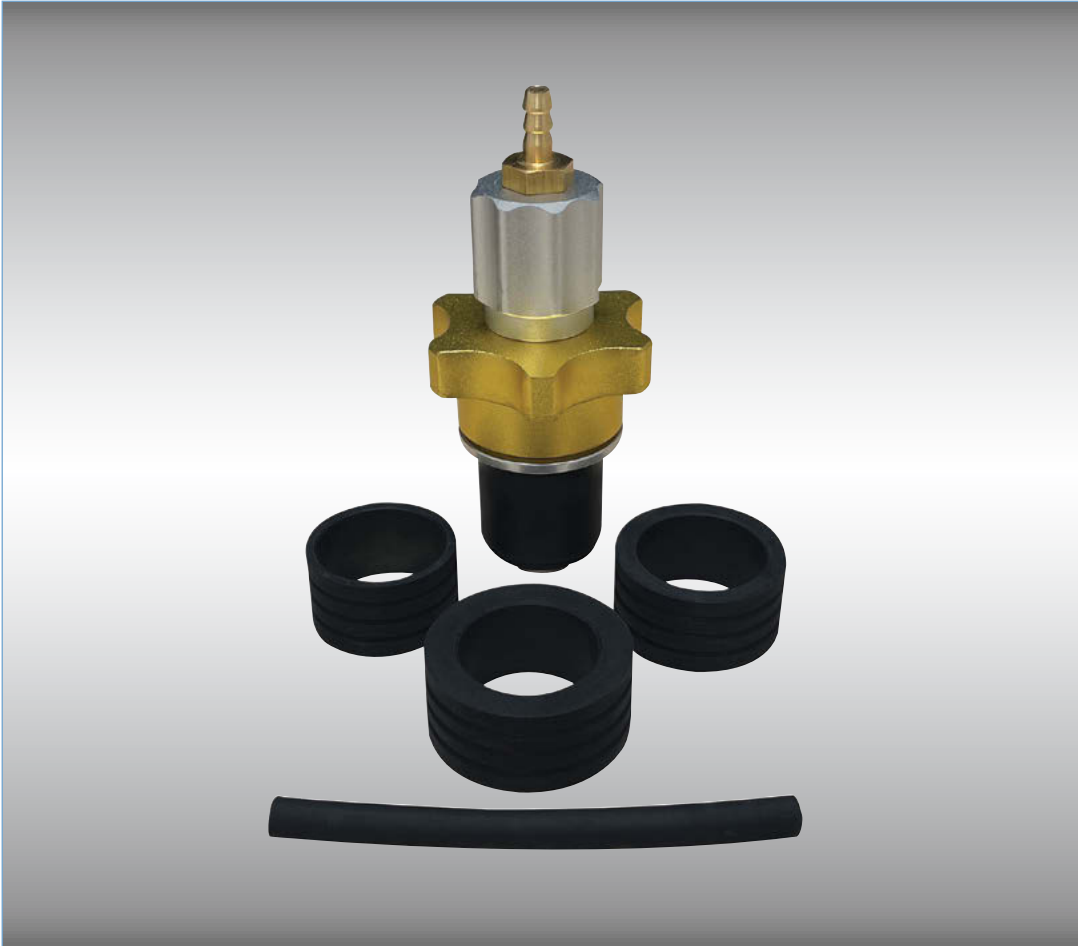

## 43060-UTA HIGH PRESSURE/TURBO SMOKE MACHINE UNIVERSAL COOLING SYSTEM ADAPTER KIT

### **SPECIFICATIONS:**

41018A

Radiator Adapter

43060-WH

Whip Hose for 43060-UTA Turbo  
Adapter

43060-RA-TB

Radiator Adapter Fitting for  
Turbo/Evap

43012-35

OD35 x ID30 Rubber Ring

43012-39

OD39 x ID30 Rubber Ring

43012-44

OD44 x ID30 Rubber Ring

Mastercool's high pressure/turbo smoke machine universal cooling system adapter is used with diagnostic smoke machines.

- UNIVERSAL DESIGN will fit most automotive radiators and expansion tanks
- EASILY SMOKE TEST any empty cooling system with the use of the universal adapter
- RUBBER HOSE FITTING on the adapter will connect to most diagnostic smoke machines
- ULTIMATE COVERAGE provided by 3 rubber ring gaskets included in the kit
- SECURE FIT using the simple twist style design