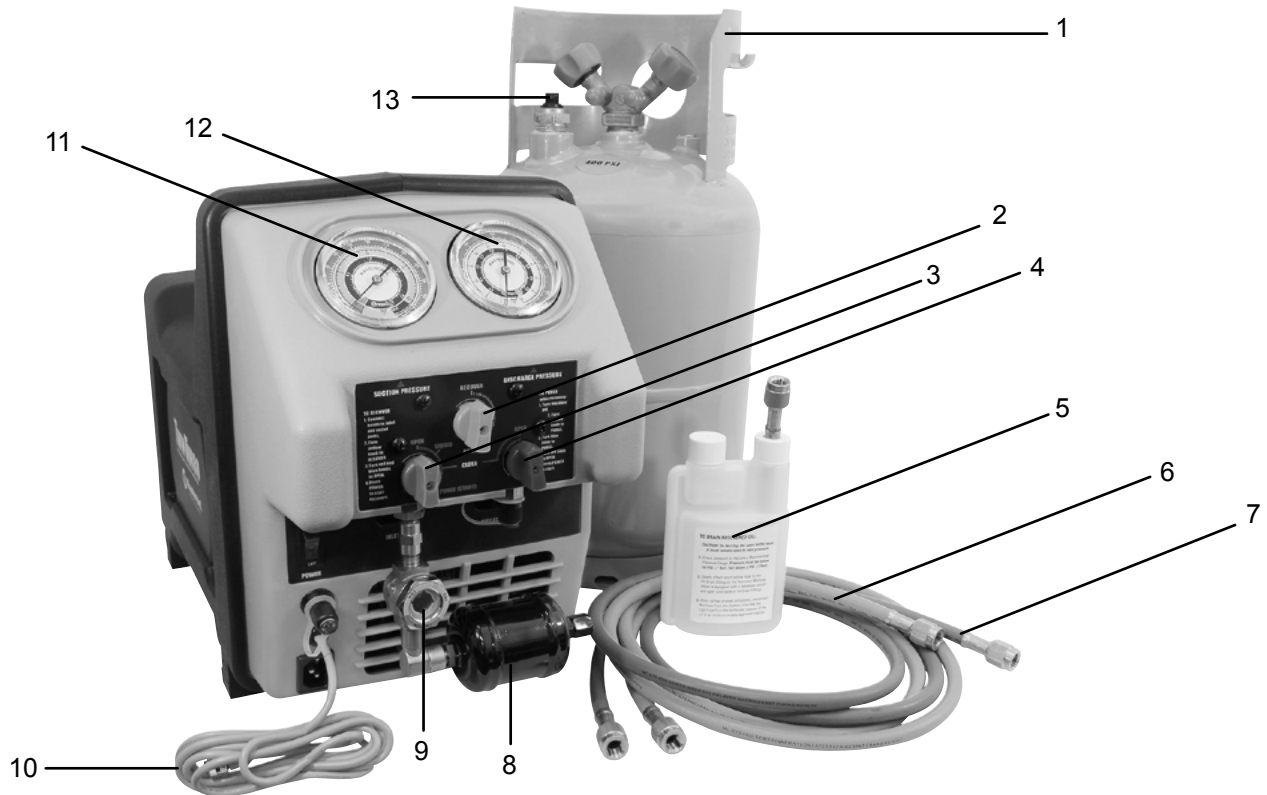

**Mastercool**<sup>®</sup>  
*"World Class Quality"*

**TWIN TURBO  
 REFRIGERANT RECOVERY MACHINE  
 FOR REFRIGERATION TRUCKS  
 "REFER UNITS"**

**REPAIRABLE PARTS BREAKDOWN  
 (69360-22)**

REF. #	DESCRIPTION	PART #
1.	30 LB DOT -APPROVED RECOVERY CYLINDER WITH FLOAT SWITCH, 1/4" FL-M (7/16-20) CONNECTION, COLOR: YELLOW/GRAY	62011
2.	YELLOW KNOB	69000-010-YKN
3.	BLUE KNOB	69000-010-BKN
4.	RED KNOB	69000-010-RKN
5.	BOTTLE	92708-69100
6.	72" GY5 YELLOW HOSE	47722-22
7.	72" GY5 BLUE HOSE	47721-22
8.	FILTER DRIER	69500-DR
9.	SIGHT GLASS	69100-104
10.	CABLE	6533-01-A
11.	LOW SIDE GAUGE	69000-L-R
12.	HIGH SIDE GAUGE	69000-H-R
13.	FLOAT SWITCH	6533-03