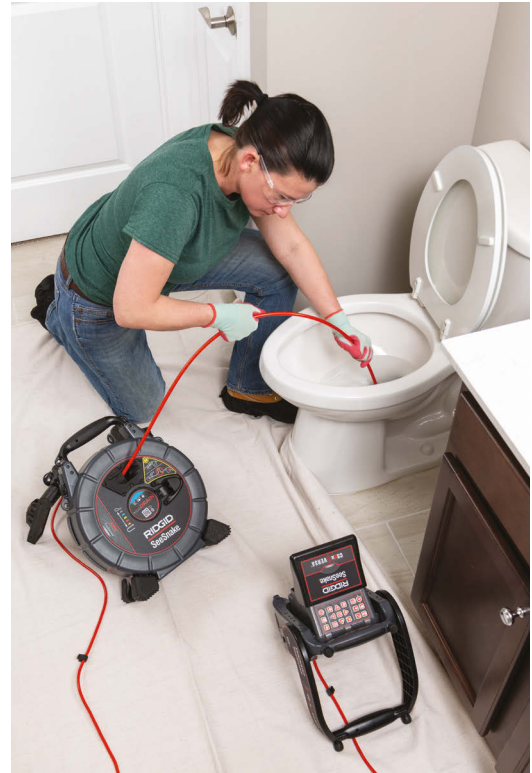

Scan for more information on HQx Live