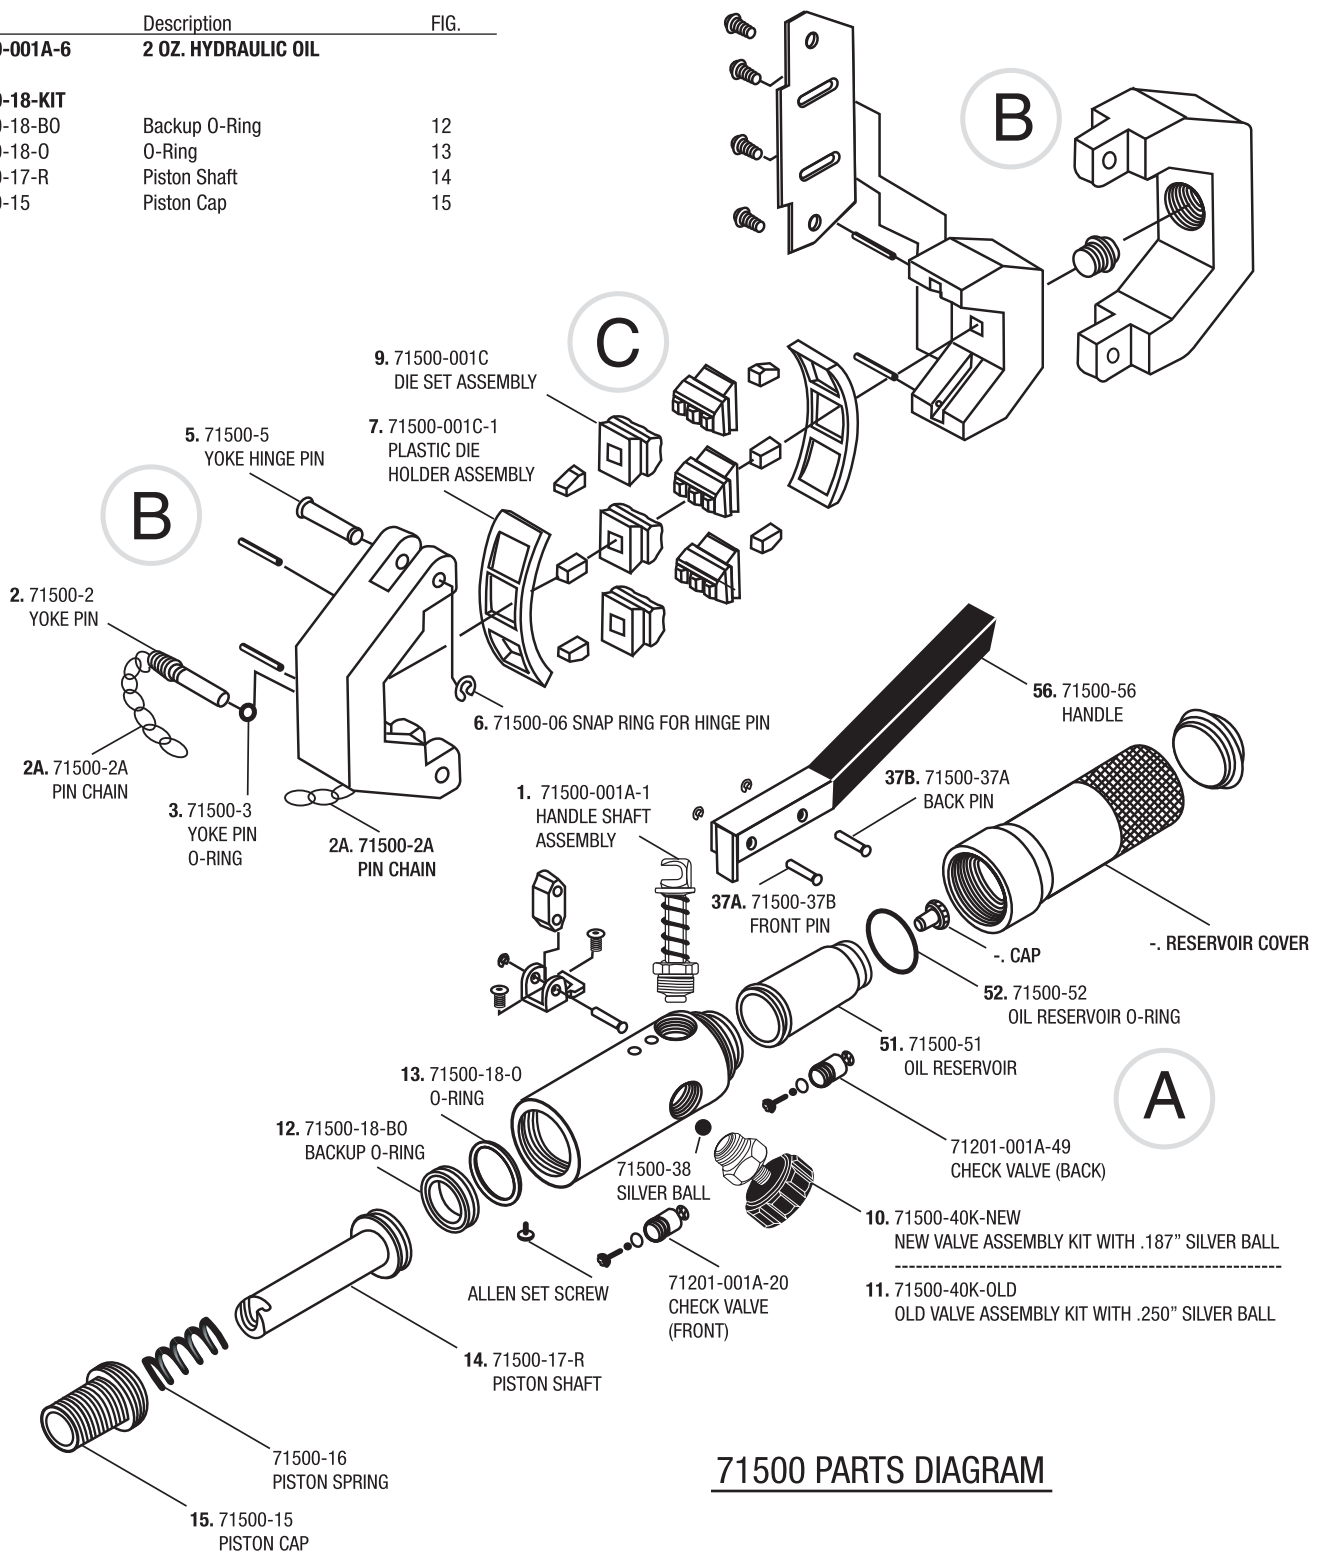

Part #	Description	FIG.
71500-001A-6	2 OZ. HYDRAULIC OIL	
71500-18-KIT		
71500-18-BO	Backup O-Ring	12
71500-18-O	O-Ring	13
71500-17-R	Piston Shaft	14
71500-15	Piston Cap	15

71500 PARTS DIAGRAM