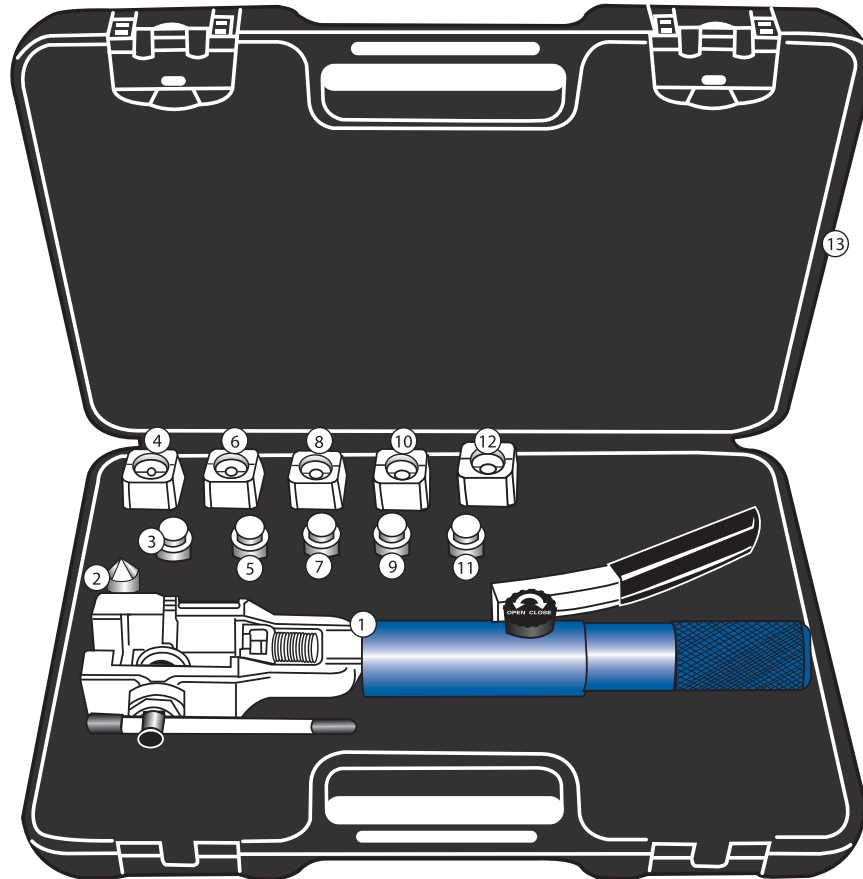

**Mastercool**<sup>®</sup>  
"World Class Quality"

72480 37° Flaring & Double Flaring Hydraulic Tool Kit  
Parts Breakdown

Part #	Description
1. 71202	Hydra-Flare Yoke & Pump Assembly

Part #	Description
13. 72480-PB	Plastic box for 72480

**37° Double Flaring Adapter Die Sets**

2. 71098-01	37° Cone
3. 71098-03	3/16" Double Flare Adapter
4. 71098-13	3/16" Double Flare Die Set
5. 71097-04	1/4" Double Flare Adapter
6. 71098-14	1/4" Double Flare Die Set
7. 71097-05	5/16" Double Flare Adapter
8. 71098-15	5/16" Double Flare Die Set
9. 71097-06	3/8" Double Flare Adapter
10. 71098-16	3/8" Double Flare Die Set
11. 71097-08	1/2" Double Flare Adapter
12. 71098-18	1/2" Double Flare Die Set