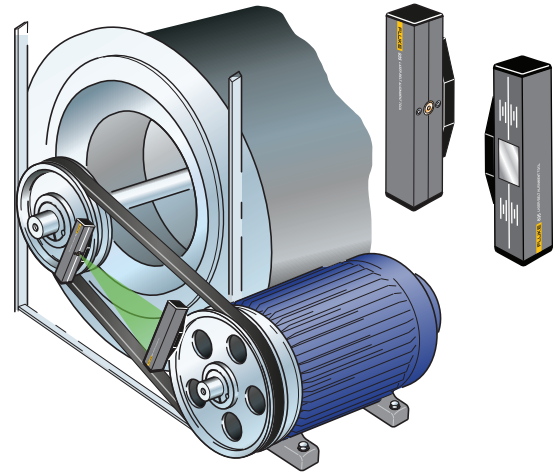

4

QRG

FLUKE®

835 Laser Belt Alignment Tool

PN 5324451 August, 2021
©2021 Fluke Corporation, All Rights Reserved