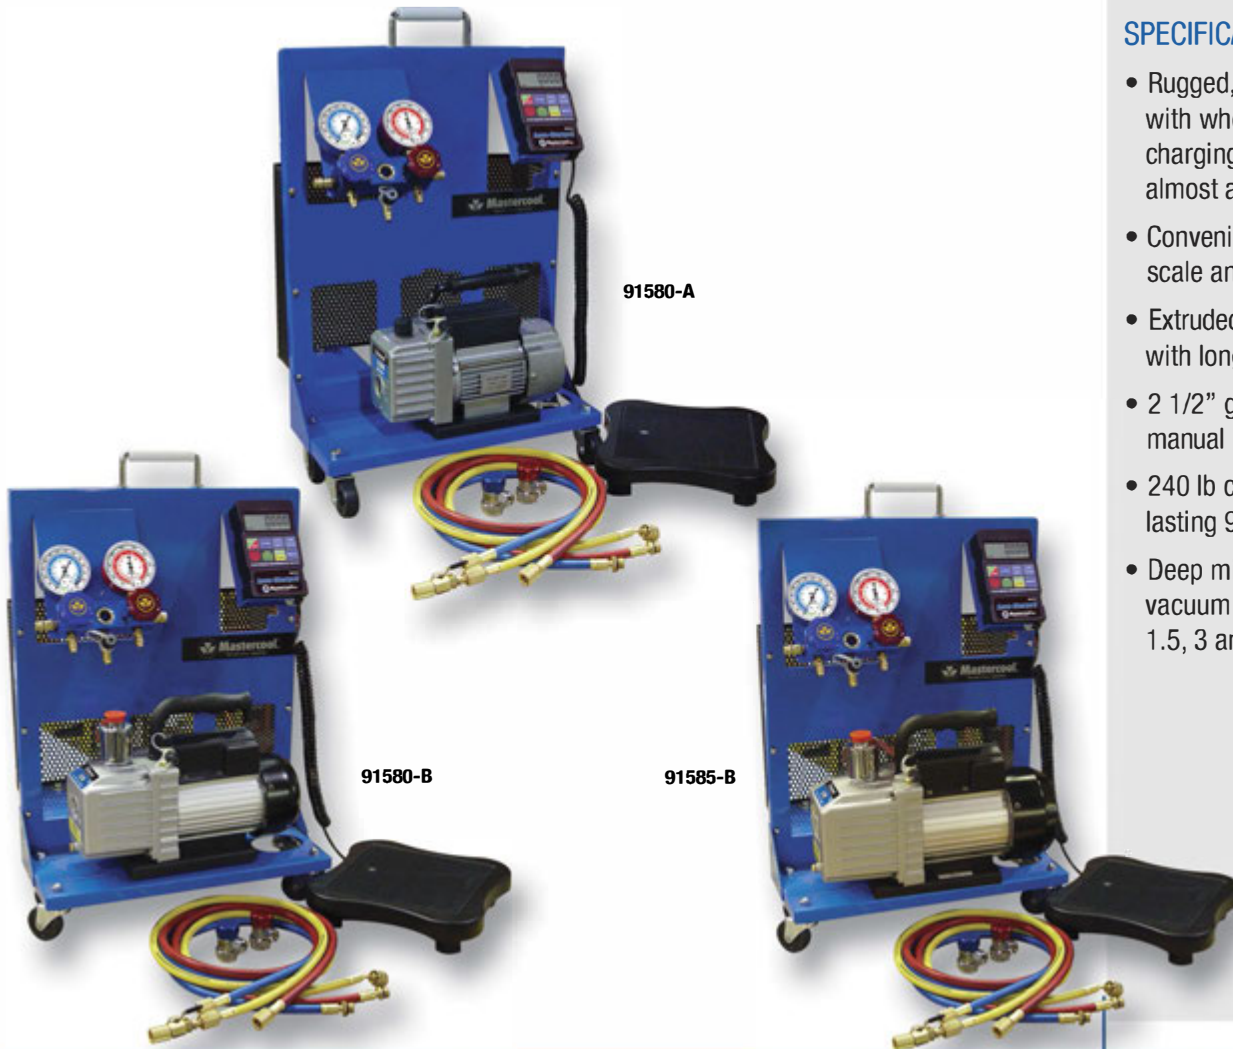

SPECIFICATIONS:

- Rugged, lightweight steel cart with wheels allows this portable charging station to be taken almost anywhere
- Convenient storage pocket for scale and hoses
- Extruded aluminum manifold with long lasting valve design
- 2 1/2" gauges, hoses and manual couplers
- 240 lb capacity scale with long lasting 9V battery (40 hrs)
- Deep micron, rotary vane vacuum pumps. Available in 1.5, 3 and 6 CFM

A lightweight, durable, steel frame cart that contains all the necessary tools to quickly and conveniently charge the A/C system. No need for different sized charging cylinders with Mastercool's rugged die cast electronic scale. Simply place the refrigerant cylinder on the scale and charge.

91580-A

- R134a 2-way Manifold
- 1.5 CFM Single Stage Vacuum Pump
- Electronic Charging Scale
- Manual Couplers
- Set of Hoses

91580-B

- R134a 2-way Manifold
- 3 CFM Single Stage Vacuum Pump
- Electronic Charging Scale
- Manual Couplers
- Set of Hoses

91585-B

- R134a 2-way Manifold
- 6 CFM Single Stage Vacuum Pump
- Electronic Charging Scale
- Manual Couplers
- Set of Hoses

Also available:

- Refrigerant tank heater blanket #98250 and #98250-220

98250