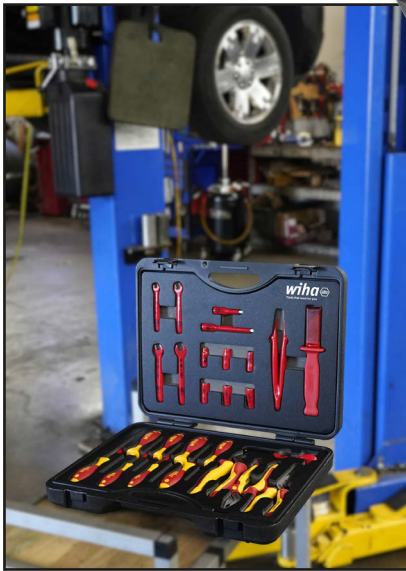

2023

New Product

EV 26 Piece Essential Tool Kit

SKU #91890

Available
January
2023

1000Volt
Rated
IEC 60900

Soft
Grip
Handle

Secure
Locking
Latch

Steel
Pin
Hinges

- Tools designed with soft grip handles for maximum power and comfort
- Precision machined exact-fit tips reduces screw slippage and cam-out
- Custom-fit foam trays with finger-recesses for easy tool retrieval

2023 New Product

#91890 26 Piece EV Essential Tool Kit

Description

RATCHET

3/8" Drive x 7.5"

EXTENSION BAR

3/8" Drive x 4.9" & 3/8" Drive x 9.8"

CABLE STRIPPING KNIFE

50mm x 216mm

TWEEZERS

8"/200mm Serrated Straight Blunt

OPEN END WRENCHES

8 | 10 | 12 | 13mm

3/8" DRIVE SOCKETS

5 | 6 | 8 | 10 | 12 | 13mm

HIGH LEVERAGE CUTTERS