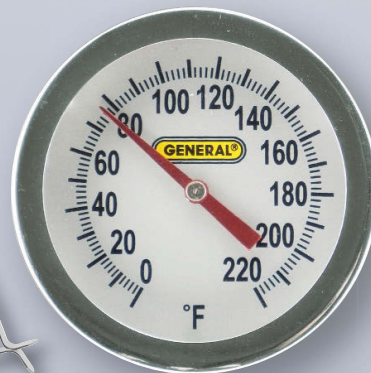

No. PT2020G-220