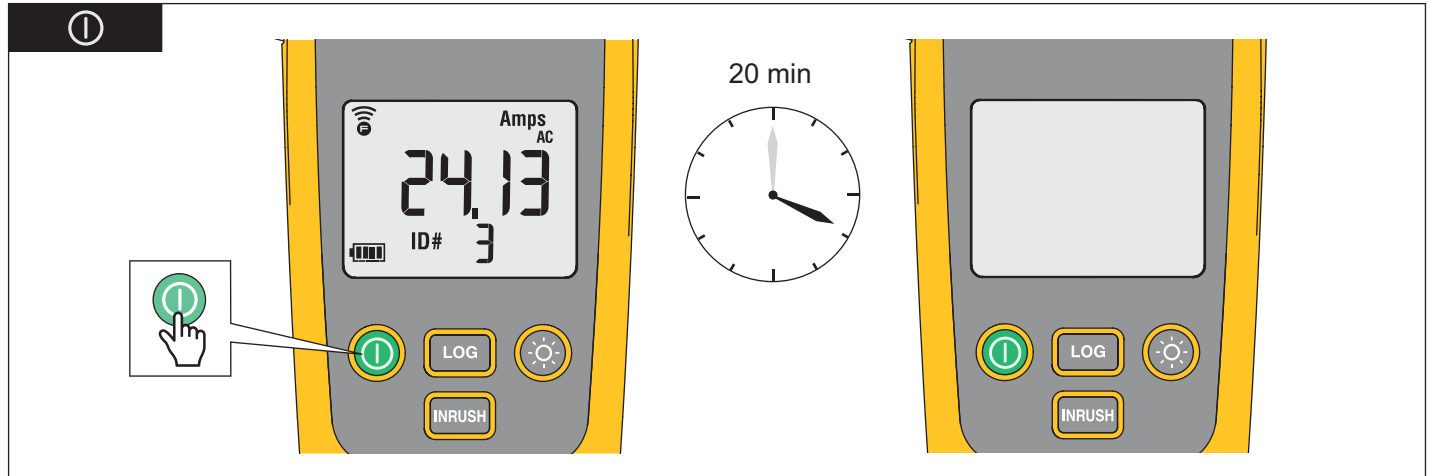

Clamp Functions

1. 1 OFF
2. 2 > 3 sec LOG + [Power]
3. 3 LOG x2
4. 4 PoFF
5. 5 [Light]
6. 6 Amps AC 2.3
7. 7 [Light]
8. 8 Amps AC 2.3 ∞