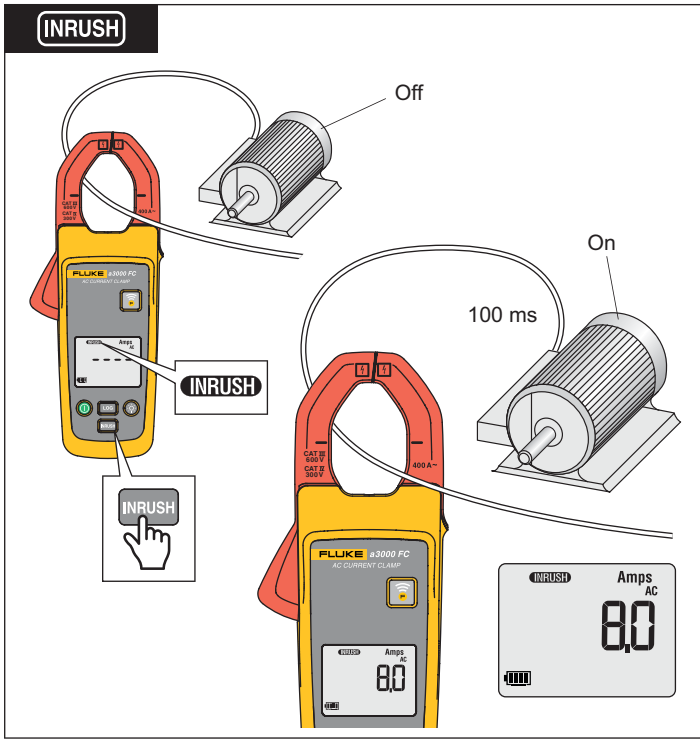

Clamp Functions

- 1 OFF
- 2 > 3 sec LOG + [Power]
- 3 LOG x2
- 4 PoFF
- 5 [Light]
- 6 Amps AC 2.3
- 7 [Light]
- 8 Amps AC 2.3 ∞

- 1 OFF
- 2 > 3 sec LOG + [Power]
- 3 LOG x3
- 4 LoFF
- 5 [Light]
- 6 Amps AC 28.8
- 7 [Light]
- 8 Amps AC 28.8 ∞