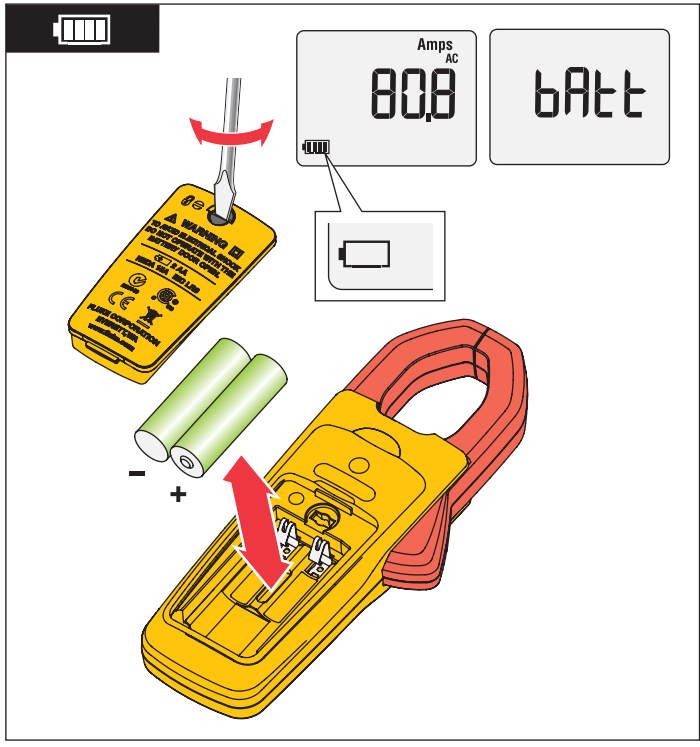

Clamp Functions

- 1 OFF
- 2 > 3 sec LOG + [Power]
- 3 LOG x2
- 4 PoFF
- 5 [Light]
- 6 Amps AC 2.3
- 7 [Light]
- 8 Amps AC 2.3 ∞

- 1 OFF
- 2 > 3 sec LOG + [Power]
- 3 LOG x3
- 4 LoFF
- 5 [Light]
- 6 Amps AC 28.8
- 7 [Light]
- 8 Amps AC 28.8 ∞