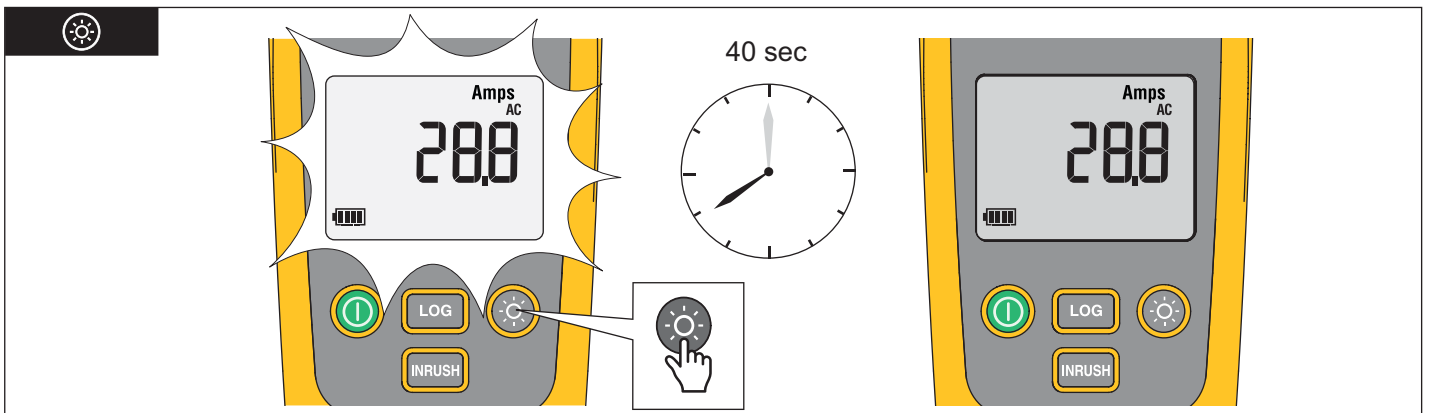

1. 1 OFF
2. 2 > 3 sec LOG + [Power]
3. 3 LOG x3
4. 4 LoFF
5. 5 [Light]
6. 6 Amps AC 28.8
7. 7 [Light]
8. 8 Amps AC 28.8 ∞