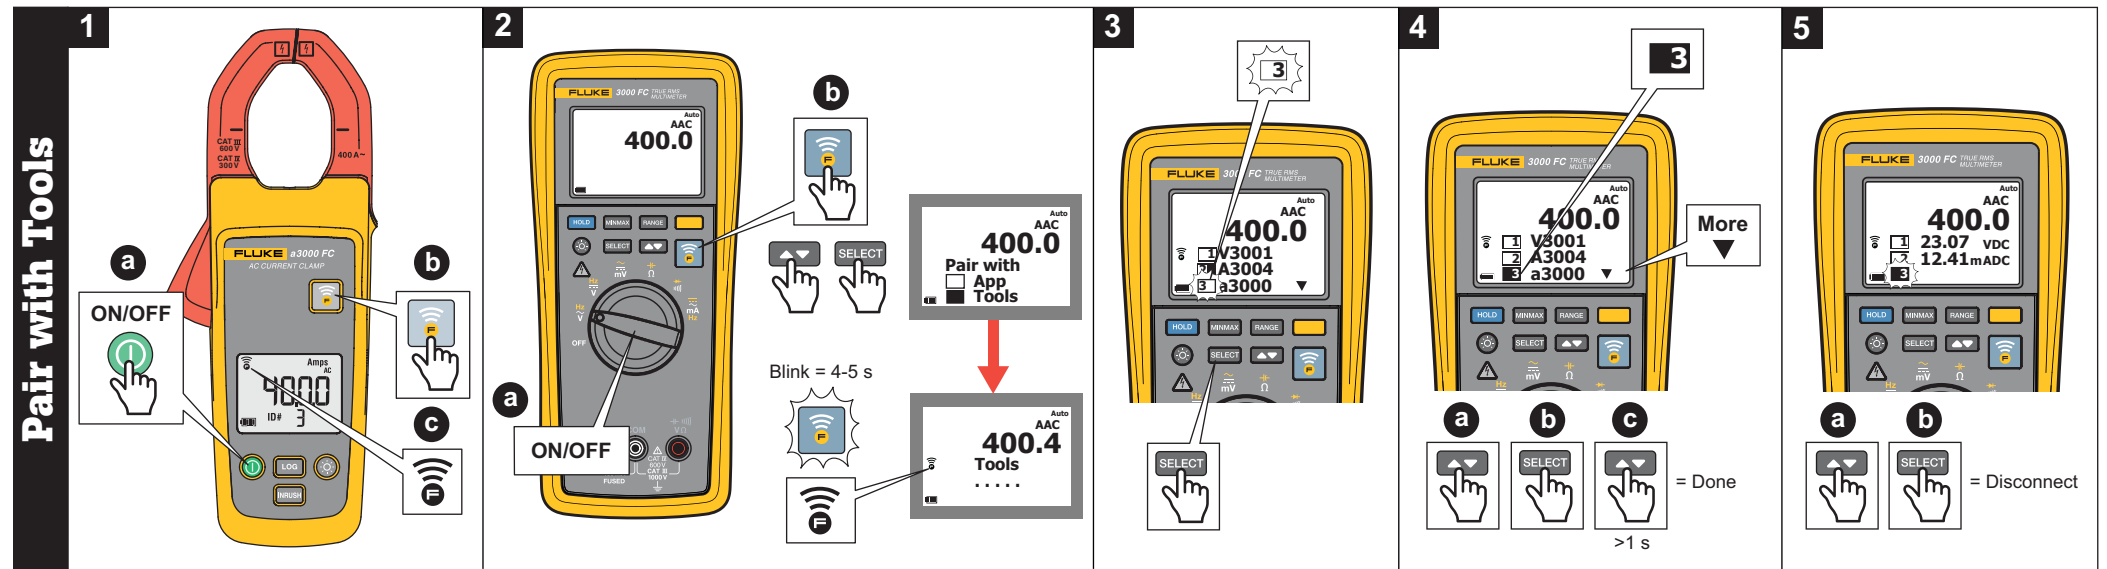

a3000 FC Wireless AC Clamp

Wireless Radio Setup

1. Start the Fluke Connect Mobile App.
2. Log in to the app.

FLUKE CONNECT Be ready with measurement data. With the Fluke Connect Measurements app, you can save equipment measurements to the cloud and share them or reference them at any time. Connect with your team using Fluke Connect® wireless tools and the Fluke Connect® Measurement app.