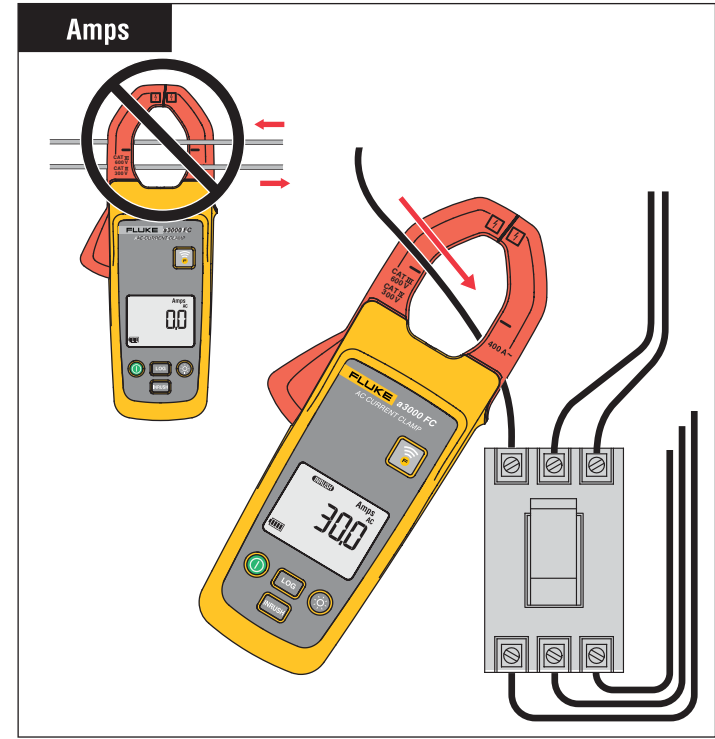

Clamp Functions

- 1 OFF
- 2 > 3 sec LOG + [Power]
- 3 LOG x2
- 4 PoFF
- 5 [Light]
- 6 Amps AC 2.3
- 7 [Light]
- 8 Amps AC 2.3 ∞

- 1 OFF
- 2 > 3 sec LOG + [Power]
- 3 LOG x3
- 4 LoFF
- 5 [Light]
- 6 Amps AC 28.8
- 7 [Light]
- 8 Amps AC 28.8 ∞