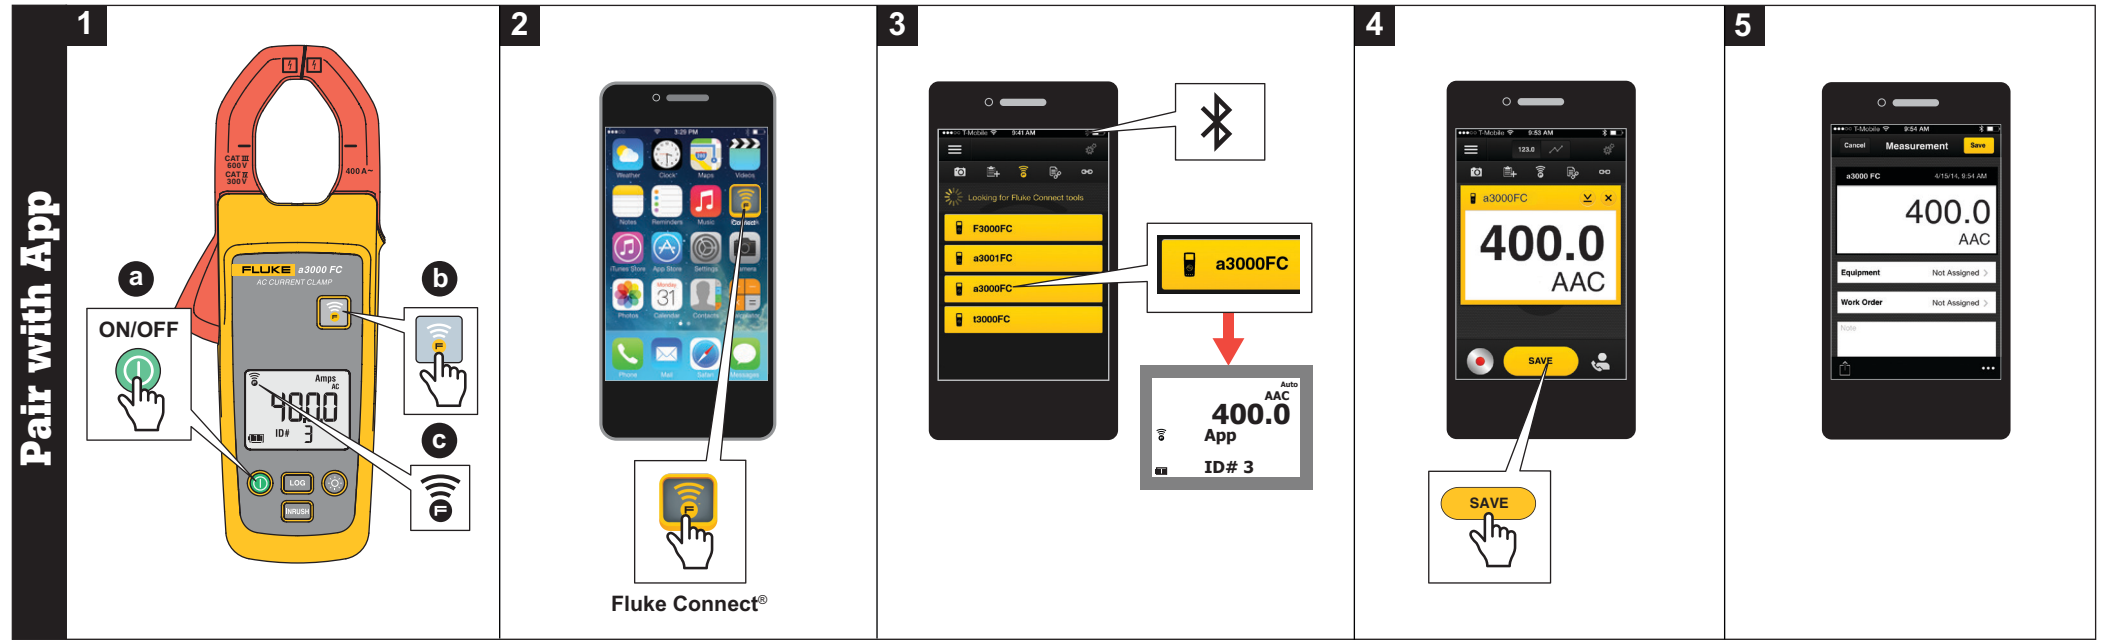

a3000 FC Wireless AC Clamp

Wireless Radio Setup

1. Start the Fluke Connect Mobile App.
2. Log in to the app.

FLUKE CONNECT Be ready with measurement data. With the Fluke Connect Measurements app, you can save equipment measurements to the cloud and share them or reference them at any time. Connect with your team using Fluke Connect® wireless tools and the Fluke Connect® Measurement app.

Smart phone, wireless service and data plan not included with purchase. First 5 GB of storage is free. Compatible with iPhone 4x and up running iOS 7 or higher, iPad (in an iPhone frame on iPad); Samsung Galaxy S4 running Android™ 4.3.x or higher and Samsung Galaxy S, Nexus 5, HTC One and One M8 running Android™ 4.4.x or higher. Apple and the Apple logo are trademarks of Apple Inc. registered in the U.S. and other countries. App Store is a service mark of Apple Inc. Google Play is a trademark of Google Inc.

Smartphone, servicio inalámbrico y plan de datos no incluidos con la compra. Los primeros 5 GB de almacenamiento son gratuitos. Compatible con iPhone 4x y superior, con iOS 7 o posterior; iPad (en una visualización de iPhone); Samsung Galaxy S4 con Android™ 4.3.x o posterior, y Samsung Galaxy S, Nexus 5, HTC One y One M8 con Android™ 4.4.x o posterior. Apple y el logotipo Apple son marcas registradas de Apple Inc., registradas en Estados Unidos y en otros países. App Store es una marca de servicio de Apple Inc. Google Play es una marca registrada de Google Inc.