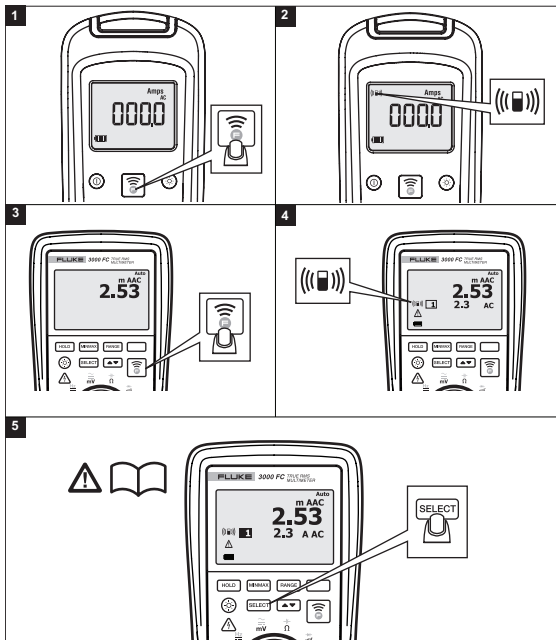

FLUKE®

a3002 FC Wireless AC/DC Clamp

Quick Reference Guide

⚠⚠ Warning

To prevent possible electrical shock, fire, or personal injury, read the “a3002 FC Safety Information” before you use this Product.

Amps