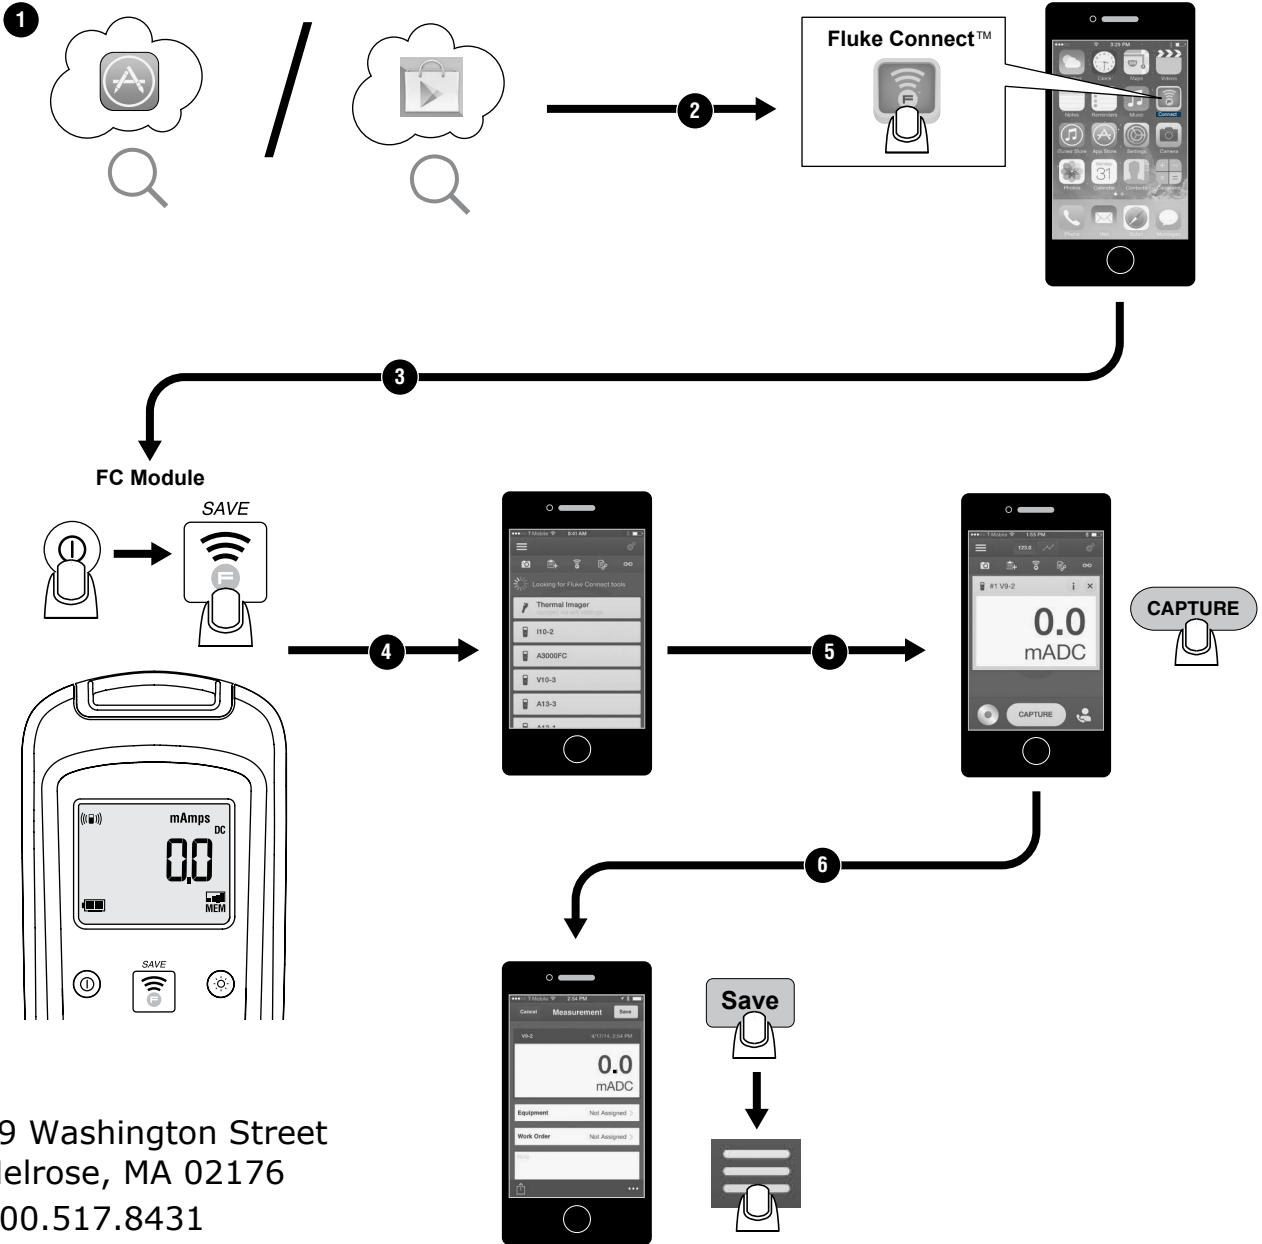

a3003 FC Wireless DC Clamp

Quick Reference Guide

⚠️ Warning

To prevent possible electrical shock, fire, or personal injury, read the "a3003 FC Safety Sheet" before you use this Product.

Amps

⏻ On / Off

1 OFF	2 LOG + 1	3 LOG x2
4 PoFF	5 	6 mAmps DC 2.3 ∞

☀️ Backlight

1 OFF	2 LOG + 1	3 LOG x3	4 LoFF
5 	6 mAmps DC 288	7 	8 mAmps DC 288 ∞

DMM (3000 FC Optional)

ZERO

Battery

LOG

iOS/Android

Fluke Connect™ Bluetooth® Connection to FC Tools

Bluetooth icon

99 Washington Street
 Melrose, MA 02176
 800.517.8431
 TestEquipmentDepot.com

Go to www.flukeconnect.com