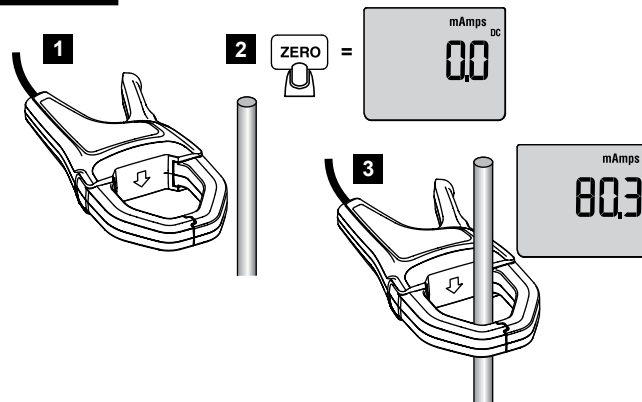

a3003 FC Wireless DC Clamp

Quick Reference Guide

⚠️ Warning

To prevent possible electrical shock, fire, or personal injury, read the "a3003 FC Safety Sheet" before you use this Product.

Amps

⏻ On / Off

1 OFF	2 LOG + 1	3 LOG x2
4 PoFF	5 	6 mAmps DC 2.3 ∞

☀️ Backlight

1 OFF	2 LOG + 1	3 LOG x3	4 LoFF
5 	6 mAmps DC 288	7 	8 mAmps DC 288 ∞

DMM (3000 FC Optional)

ZERO

Battery

LOG

iOS/Android

Fluke Connect™ Bluetooth® Connection to FC Tools