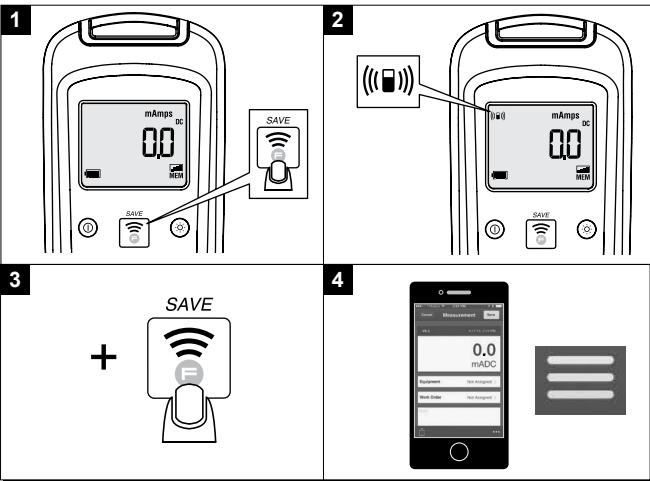

Bluetooth icon