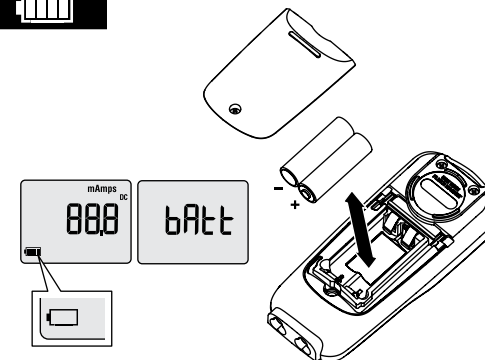

a3003 FC Wireless DC Clamp

Quick Reference Guide

⚠️ Warning

To prevent possible electrical shock, fire, or personal injury, read the "a3003 FC Safety Sheet" before you use this Product.

Amps

⏻ On / Off

1 OFF	2 LOG + 1	3 LOG x2
4 PoFF	5 	6 mAmps DC 2.3 ∞

☀️ Backlight

1 OFF	2 LOG + 1	3 LOG x3	4 LoFF
5 	6 mAmps DC 288	7 	8 mAmps DC 288 ∞

DMM (3000 FC Optional)

ZERO

Battery

LOG

iOS/Android

Fluke Connect™ Bluetooth® Connection to FC Tools