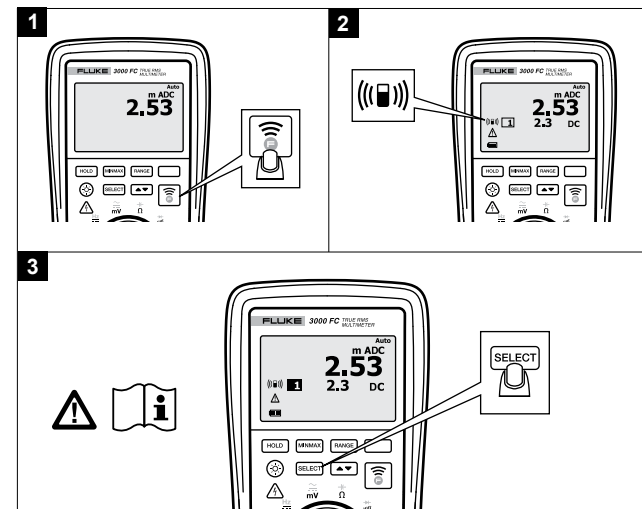

a3003 FC Wireless DC Clamp

Quick Reference Guide

⚠️ Warning

To prevent possible electrical shock, fire, or personal injury, read the "a3003 FC Safety Sheet" before you use this Product.

Amps

⏻ On / Off

1 OFF	2 LOG + 1	3 LOG x2
4 PoFF	5 	6 mAmps DC 2.3 ∞

☀️ Backlight

1 OFF	2 LOG + 1	3 LOG x3	4 LoFF
5 	6 mAmps DC 288	7 	8 mAmps DC 288 ∞

DMM (3000 FC Optional)

ZERO

Battery

LOG

iOS/Android

Fluke Connect™ Bluetooth® Connection to FC Tools