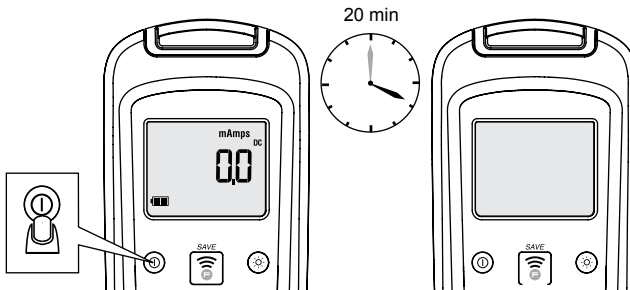

a3003 FC Wireless DC Clamp

Quick Reference Guide

⚠️ Warning

To prevent possible electrical shock, fire, or personal injury, read the "a3003 FC Safety Sheet" before you use this Product.

Amps

⏻ On / Off

1 OFF	2 LOG + 1	3 LOG x2
4 PoFF	5 	6 mAmps DC 2.3 ∞

☀️ Backlight

1 OFF	2 LOG + 1	3 LOG x3	4 LoFF
5 	6 mAmps DC 288	7 	8 mAmps DC 288 ∞

DMM (3000 FC Optional)

ZERO

Battery

LOG

iOS/Android

Fluke Connect™ Bluetooth® Connection to FC Tools