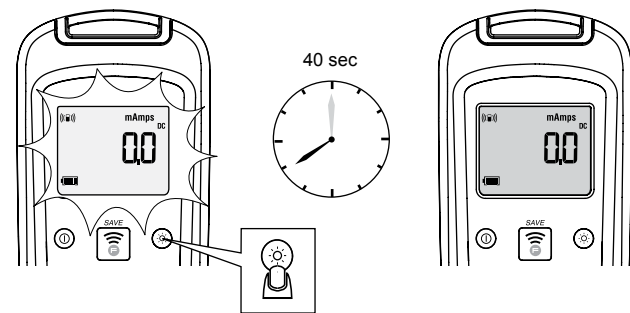

a3003 FC Wireless DC Clamp

Quick Reference Guide

⚠️ Warning

To prevent possible electrical shock, fire, or personal injury, read the "a3003 FC Safety Sheet" before you use this Product.

Amps

⏻ On / Off

1 OFF	2 LOG + 1	3 LOG x2
4 PoFF	5 	6 mAmps DC 2.3 ∞

☀️ Backlight

1 OFF	2 LOG + 1	3 LOG x3	4 LoFF
5 	6 mAmps DC 288	7 	8 mAmps DC 288 ∞

DMM (3000 FC Optional)

ZERO

Battery

LOG

iOS/Android

Fluke Connect™ Bluetooth® Connection to FC Tools