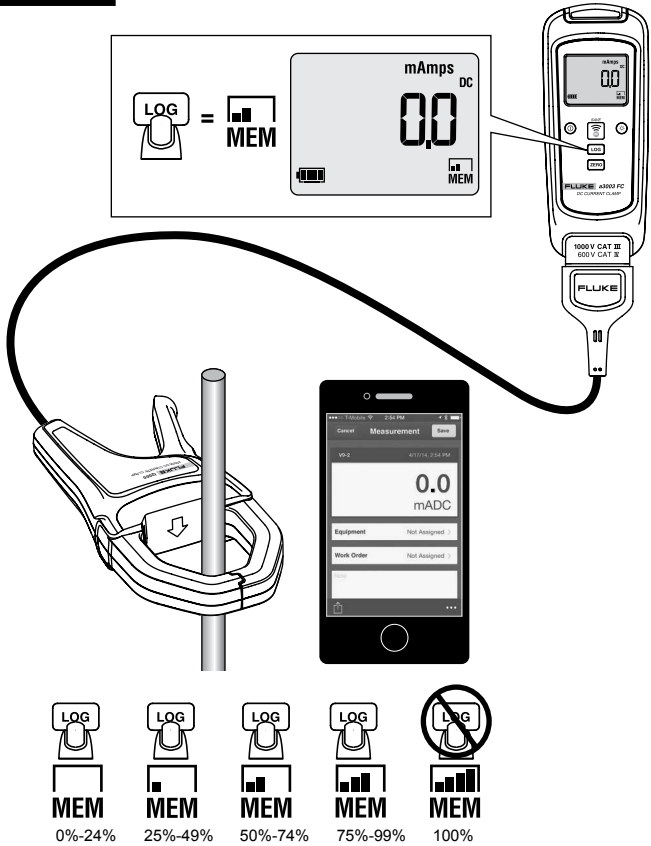

a3003 FC Wireless DC Clamp

Quick Reference Guide

⚠️ Warning

To prevent possible electrical shock, fire, or personal injury, read the "a3003 FC Safety Sheet" before you use this Product.

Amps

⏻ On / Off

1 OFF	2 LOG + 1	3 LOG x2
4 PoFF	5 	6 mAmps DC 2.3 ∞

☀️ Backlight

1 OFF	2 LOG + 1	3 LOG x3	4 LoFF
5 	6 mAmps DC 288	7 	8 mAmps DC 288 ∞

DMM (3000 FC Optional)

ZERO

Battery

LOG

iOS/Android

Fluke Connect™ Bluetooth® Connection to FC Tools