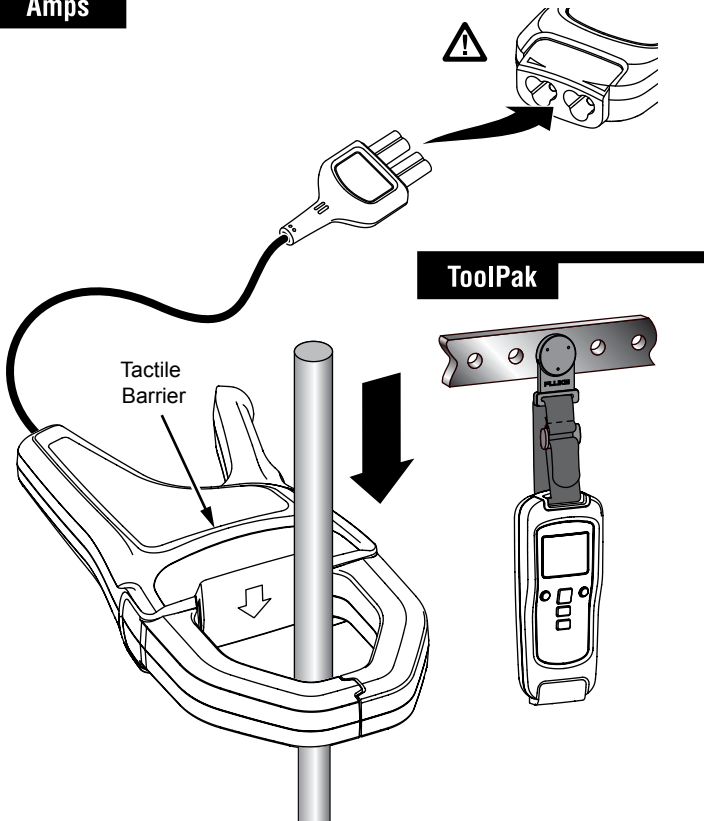

a3003 FC Wireless DC Clamp

Quick Reference Guide

⚠️ Warning

To prevent possible electrical shock, fire, or personal injury, read the "a3003 FC Safety Sheet" before you use this Product.

Amps

⏻ On / Off

1 OFF	2 LOG + 1	3 LOG x2
4 PoFF	5 	6 mAmps DC 2.3 ∞

☀️ Backlight

1 OFF	2 LOG + 1	3 LOG x3	4 LoFF
5 	6 mAmps DC 288	7 	8 mAmps DC 288 ∞

DMM (3000 FC Optional)

ZERO

Battery

LOG

iOS/Android

Fluke Connect™ Bluetooth® Connection to FC Tools