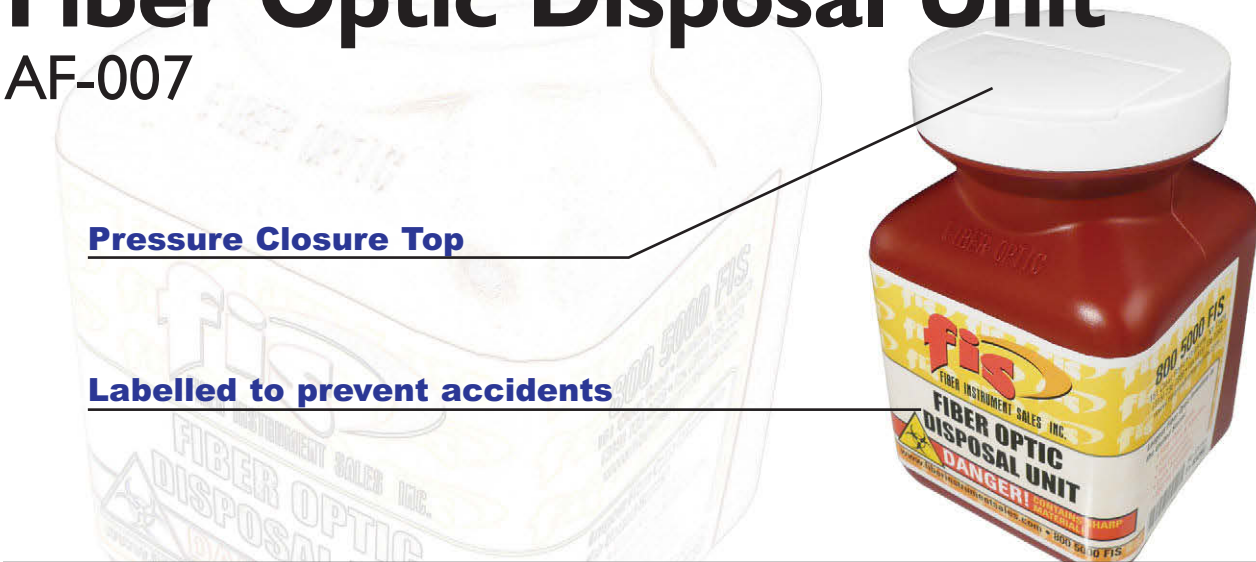

COMPONENTS FOR CONNECTING

Fiber Optic Disposal Unit

AF-007

Pressure Closure Top

Labelled to prevent accidents

A practical and simple way to dispose tips from cut fibers. Perfect to use on-site. The top has a snap closure to avoid discarded fiber tips out from the disposal. The disposal is labelled to avoid accidents with the sharp tips of optical fibers contained in.