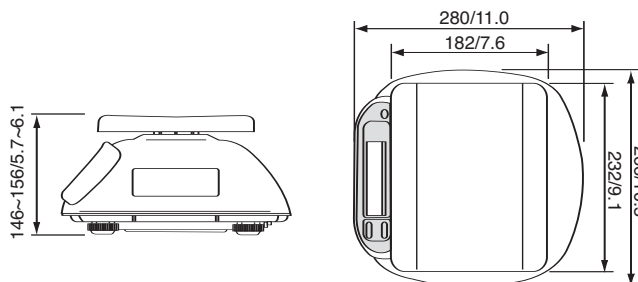

SK-WPZ Series Specifications

	SK-2000WPZ	SK-5000WPZ	SK-20KWPZ
Capacity	2000g/4.4lb/4lb 6oz	11lb	44lb
Resolution	1g/0.002lb/0.1oz/1/16oz	2g/0.005lb/0.1oz/1/8oz	0.01kg/0.02lb/1oz
Linearity	± 2g	± 4g	± 0.02kg
Display	25mm/ 1 inch, 7 segment LCD		
Dimensions	146 (H) x 266 (W) x 280 (D) mm / 5.75 (H) x 10.5 (W) x 11 (D) inches		
Pan Size	230 (W) x 190 (D) mm / 9.1 (W) x 7.5 (D) inches		
Battery Life	600 hours with manganese type cells*, 1200 hours with alkaline type cells* (* approx.)		
Operating Temperature	-10° C - 40° C / 14° F - 104° F RH less than 85%		
Weight	2.9 kg. / 6.4 lb		
Calibration Mass	2000g	5000g	20kg
Power	6 "D" size batteries (not included) or FV-05 AC adapter (option)		

Options: AC Adapters

- FV-05, 110 Volt (Power transformer is not waterproof)
- FV-06, 220 Volt (Power transformer is not waterproof)

Physical Dimensions (mm/inches)

146 (H) x 266 (W) x 280 (D) mm
5.75 (H) x 10.5 (W) x 11 (D) inches

Approvals:

- NTEP CC#98-086A2 Canadian pending, except SK-5001WP and SK-WPZ models
- NSF

Specifications subject to change without notice.