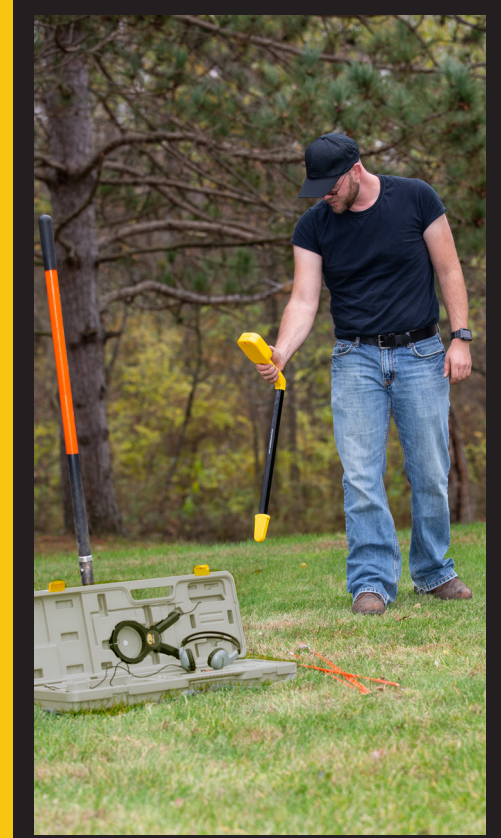

# Pro881™ Underground Cable Locator with Inductive Clamp

**NEW!**

Easier, faster, less complicated  
... with digital performance!

## Pro881™ Features

- Digital Signal and Noise Rejection
- Simple 3 Button Transmitter
- 3 Transmission Frequencies
- 3 Connection Methods
- Null or Peak Tracking
- Easy to Read LED Indicators
- Low Battery LEDs
- Inductive Clamp and Stereo Headset Included

## PRODUCT DESCRIPTION

The Pro881™ Underground Cable Locator is an easy, fast operating digital locator designed to get the job done quickly and accurately. Minimal settings make the Pro881 a great choice for new or seasoned maintenance staff. Incorporating three different locating frequencies, the Pro881 tracks many types of cabling, including irrigation, CATV, electrical, telephone, and lighting. The Pro881 incorporates digital reception filtration to eliminate unwanted AC noise and interference for efficient, uncomplicated locates.

The Pro881™ uses the IC4 inductive clamp, injecting a 175 kHz tracing signal onto energized or de-energized cabling while the digital filters remove signals that are not desired. Inductive locating allows non-contact connection of tracing signal, avoiding dangerous electrical voltages or disconnection of a traced cable.