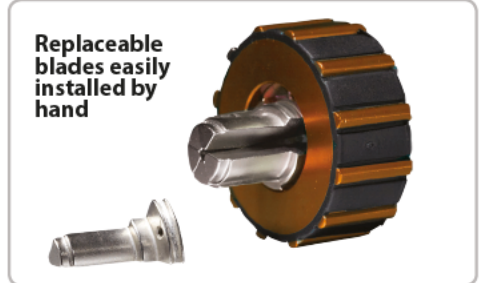

NEW! BTLH5E BLACKMAX[®] HYDRAULIC TUBE EXPANDER

DESCRIPTION

The BLACKMAX BTLH5E Hydraulic Tube Expander Kit includes a premium hydraulic tool that uses the power of hydraulics (fluid compression) to quickly and easily expand the ends of soft copper and aluminum tube for use in HVAC/R systems. Swaged tube ends eliminate the need for separate tube fittings (which are additional cost and provide additional potential points where refrigerant might leak from an HVAC/R system).

KEY FEATURES

- Premium, compact, cast aluminum hydraulic expander tool
- 5 quick change, aluminum heads for swaging 3/8", 1/2", 5/8", 3/4", 7/8" O.D. tube
- Heads are fully interchangeable with BLACKMAX BTLE9/BTLE9M manually operated tube expander
- Steel expander blades are replaceable and interchangeable with those used in BLACKMAX BTLE9/BTLE9M
- Includes tube inside/outside reamer, molded carrying case and color box (in 4 languages)

SPECIFICATIONS

Metal Tube Compatibility	For soft copper, aluminum tube 3/8", 1/2", 5/8", 3/4", 7/8" O.D.
BLACKMAX Expander Heads	5 color coded heads included
Head Interchangeability	For BTLH5E, BTLE9 or BTLE9M kits
Tool Only Weight	2.59 Lbs (1.17 Kg)
Complete Kit Weight	7.59 Lbs (3.45 Kg)
Case Dimensions (L x W x H)	16.75" x 12.5" x 3.5" (42 x 32 x 9 cm)