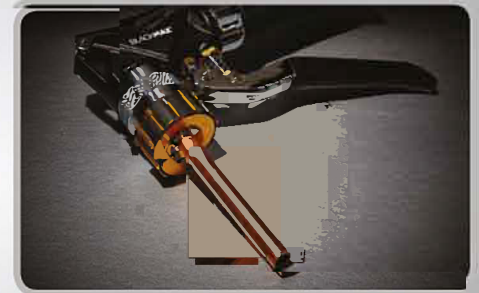

NEW! BTLH5E BLACKMAX[®] HYDRAULIC TUBE EXPANDER

DESCRIPTION

The BLACKMAX BTLH5E Hydraulic Tube Expander Kit includes a premium hydraulic tool that uses the power of hydraulics (fluid compression) to quickly and easily expand the ends of soft copper and aluminum tube for use in HVAC/R systems. Swaged tube ends eliminate the need for separate tube fittings (which are additional cost and provide additional potential points where refrigerant might leak from an HVAC/R system).

KEY FEATURES

- Premium, compact, cast aluminum hydraulic expander tool
- 5 quick change, aluminum heads for swaging 3/8", 1/2", 5/8", 3/4", 7/8" O.D. tube
- Heads are fully interchangeable with BLACKMAX BTLE9/BTLE9M manually operated tube expander
- Steel expander blades are replaceable and interchangeable with those used in BLACKMAX BTLE9/BTLE9M
- Includes tube inside/outside reamer, molded carrying case and color box (in 4 languages)

SPECIFICATIONS

Metal Tube Compatibility	For soft copper, aluminum tube 3/8", 1/2", 5/8", 3/4", 7/8" O.D.
BLACKMAX Expander Heads	5 color coded heads included
Head Interchangeability	For BTLH5E, BTLE9 or BTLE9M kits
Tool Only Weight	2.59 Lbs (1.17 Kg)
Complete Kit Weight	7.59 Lbs (3.45 Kg)
Case Dimensions (L x W x H)	16.75" x 12.5" x 3.5" (42 x 32 x 9 cm)