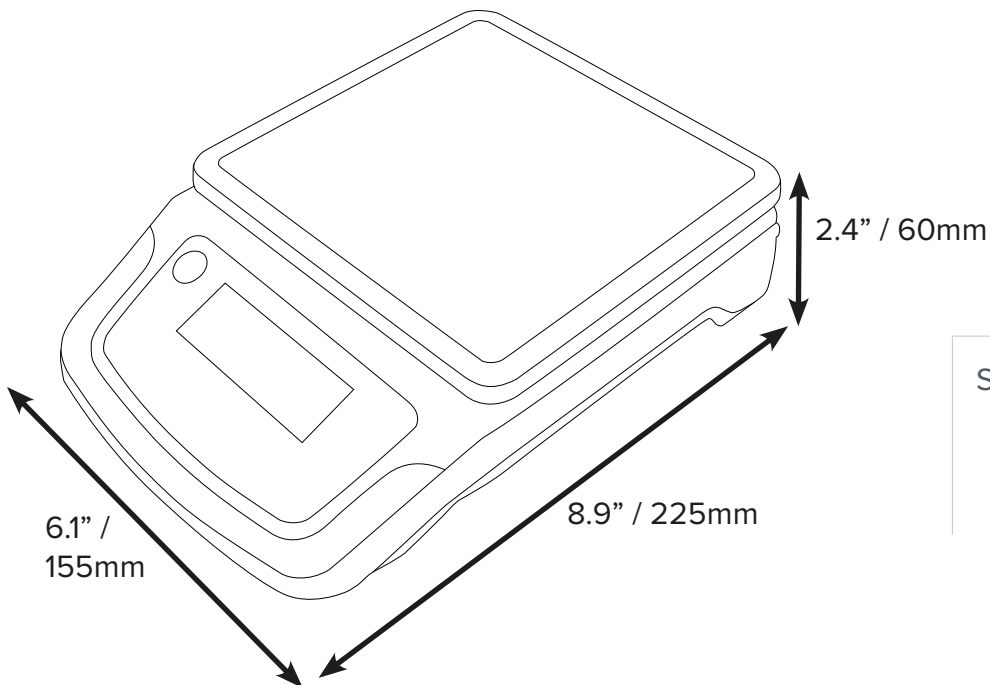

Product Details

Model	CBX 1201	CBX 3001	CBX 6000
Capacity	1200g	3000g	6000g
Readability	0.1g	0.5g	1g
Repeatability	0.2g	1g	2g
Linearity	0.3g	1.5g	3g
Pan Size	5.8x5.8" / 148x148mm		
Weighing Units	g, N, lb, oz		
Calibration	External		
Display	Backlit LCD with 0.7" / 18mm high digits		
Power Supply	Internal rechargeable battery / Power Cord		
Operating Temperature	0° to 40°C / 32° to 104°F		
Housing	ABS plastic		
Overall Dimensions	6.1"x8.9"x2.4" / 155x225x60mm		
Net Weight	1.3lb / 0.572kg		