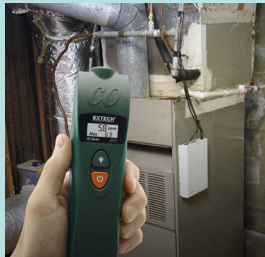

CO15 Carbon Monoxide (CO) Meter

Check CO levels up to 999ppm with the push of a button using Model CO15. An audible alarm indicator will continuously beep starting at 25ppm (preset warning level - value can be adjusted) and the display will flash until the CO level goes down to normal range. A backlight on the display can be used for low light areas. The meter comes complete with batteries, wrist strap, and pouch.

Applications:

- Ambient air safety checks on residential appliances
- HVAC service on furnaces and hot water heaters
- Home inspections
- Industrial environments where the accumulation of CO is possible

Features

- Dual LCD simultaneously displays Carbon Monoxide (CO) level and maximum CO reading taken from when the meter was powered on
- Long life electrochemical sensor
- Adjustable CO warning level at 25, 30, 35, 45, 50, 70, 100 and 200ppm (alarm is preset to 25ppm)
- Audible alarm when CO level reaches the warning set point level
- Choose from 3 calibration points: 0 (preset), 100, and 500ppm
- Backlit display feature for easy viewing in dimly lit areas
- Auto power off after 15 minutes
- Low battery indicator
- Complete with 3 AAA batteries, wrist strap and pouch