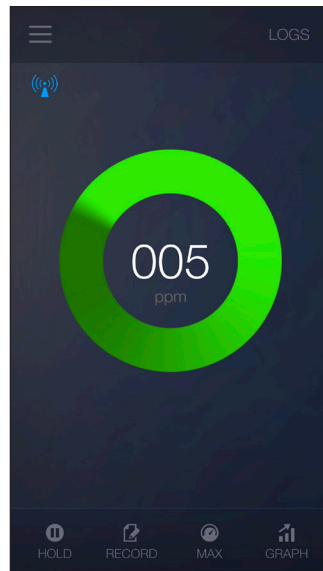

### Functions

- CO Detection: 0 to 999 ppm
- Resolution: 1 ppm