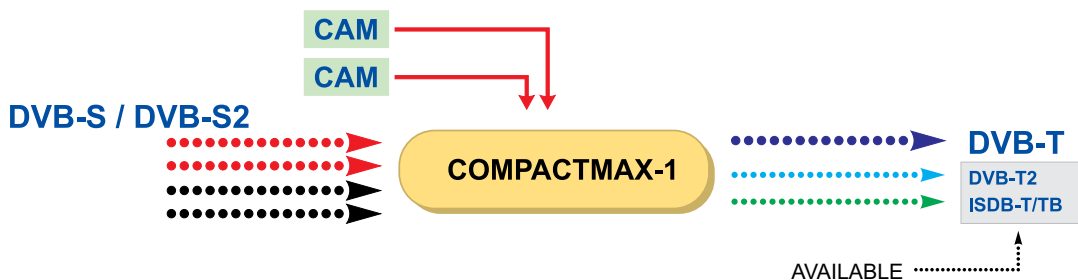

## CompactMax-1 DVB-S/S2 to DVB-T

- ✓ Receive Satellite TV channels in SD / HD and distribute them in DVB-T
- ✓ Available variants with ISDB-T/TB and DVB-T2 output standards

**CompactMax-1** is a compact transmodulation system that allows to distribute Satellite TV channels (DVB-S or DVB-S2) in Digital Terrestrial Television (DVB-T) format. It can be connected to up to **4 satellite inputs** (2 inputs for free channels and 2 for encrypted ones) to deliver up to 8 DVB-T muxes with dynamic webserver management via remote control. It is integrated into a 19" 1U Rackmount case. It can also be mounted directly on the wall.

▲ WALL MOUNTING AVAILABLE ▲

- ✓ 4 satellite inputs transmodulated into 8 DVB-T muxes.
- ✓ 2 CI slots for decoding encrypted channels.
- ✓ Services filtering to select the desired output programmes.
- ✓ Regeneration of PAT, PMTs, SDT and NIT tables.
- ✓ Webserver for remote control and management via LAN or Internet.

## CompactMax-1 DVB-S/S2 to DVB-T