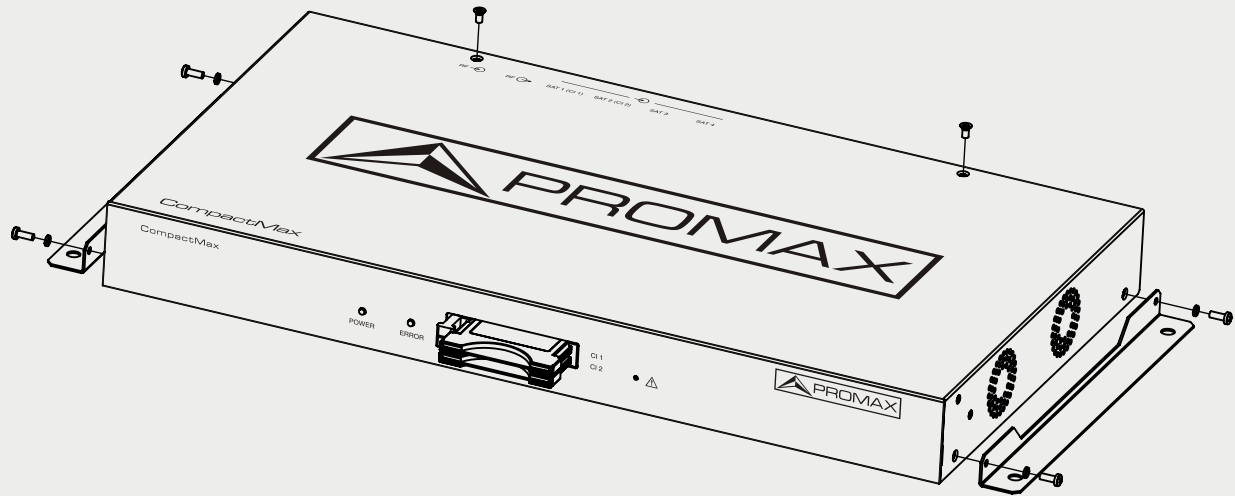

Trademark of the DVB - Digital Video Broadcasting Project

FRONT VIEW

REAR VIEW

- | | |
|------------------------|------------------------|
| ① Power LED | ⑩ Error LED |
| ② Error LED | ⑪ Network Data port |
| ③ CI1/CI2 slot | ⑫ Network Control port |
| ④ CI1/CI2 slot | ⑬ SAT 4 port |
| ⑤ Warning symbol | ⑭ SAT 3 port |
| ⑥ Network Data port | ⑮ SAT 2 (CI 2) port |
| ⑦ Network Control port | ⑯ SAT 1 (CI 1) port |
| ⑧ SAT 4 port | ⑰ RF port |
| ⑨ SAT 3 port | ⑱ RF port |
| ⑩ SAT 2 (CI 2) port | ⑲ Power switch |
| ⑪ SAT 1 (CI 1) port | ⑳ Power button |
| ⑫ RF port | ㉑ Ground symbol |
| ⑬ RF port | |

WALL MOUNTING

RACK MOUNTING