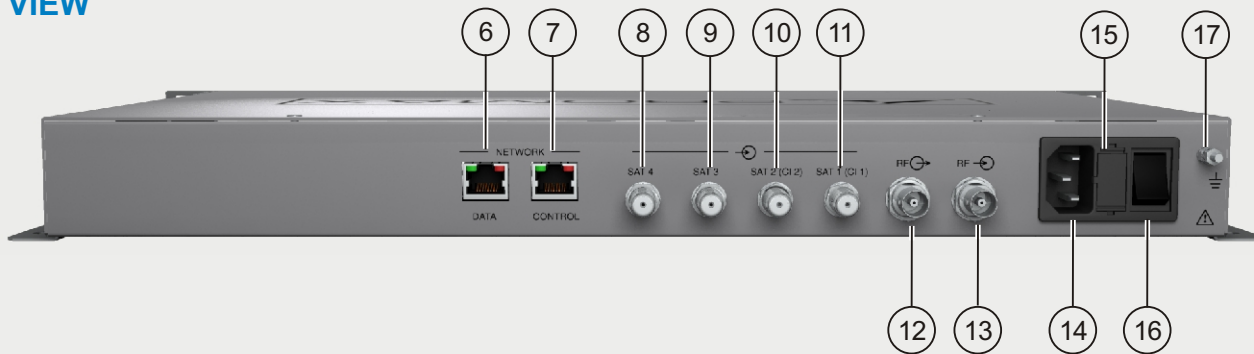

Trademark of the DVB - Digital Video Broadcasting Project

FRONT VIEW

REAR VIEW

- | | |
|------------------------|------------------------|
| ① Power LED | ⑩ Error LED |
| ② Error LED | ⑪ Network Data port |
| ③ CI1/CI2 slot | ⑫ Network Control port |
| ④ CI1/CI2 slot | ⑬ SAT 4 port |
| ⑤ Warning symbol | ⑭ SAT 3 port |
| ⑥ Network Data port | ⑮ SAT 2 (CI 2) port |
| ⑦ Network Control port | ⑯ SAT 1 (CI 1) port |
| ⑧ SAT 4 port | ⑰ RF port |
| ⑨ SAT 3 port | ⑱ RF port |
| ⑩ SAT 2 (CI 2) port | ⑲ Power switch |
| ⑪ SAT 1 (CI 1) port | ⑳ Power button |
| ⑫ RF port | ㉑ Ground symbol |
| ⑬ RF port | |