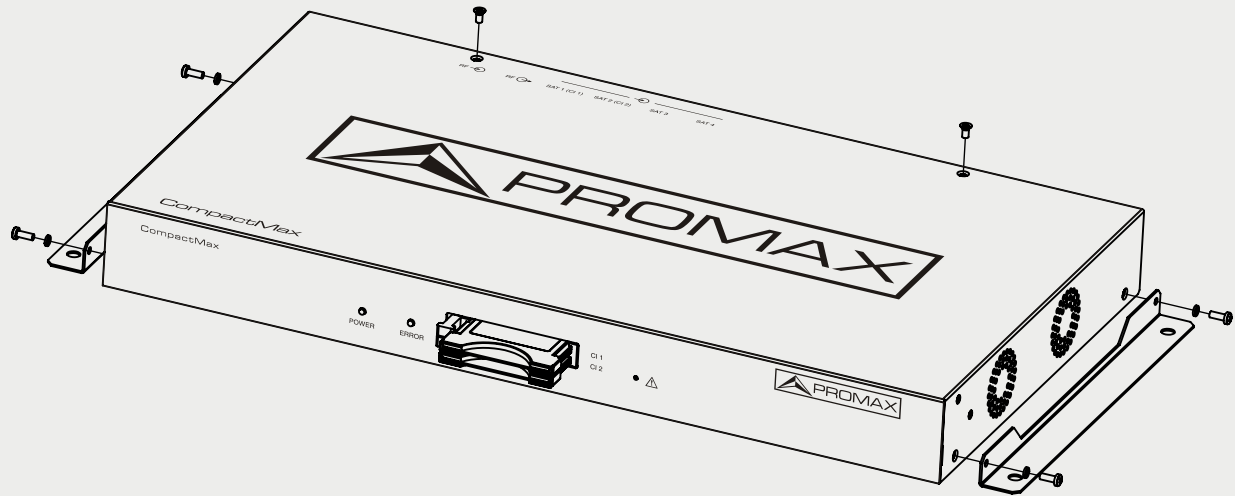

Trademark of the DVB - Digital Video Broadcasting Project

ISDB-T/TB

FRONT VIEW

REAR VIEW

- | | |
|---|--|
| <p>① Power</p> <p>② Error</p> <p>③ CI1 CI2</p> <p>④ Warning</p> | <p>⑤ Network</p> <p>⑥ DATA</p> <p>⑦ CONTROL</p> <p>⑧ SAT 4</p> <p>⑨ SAT 3</p> <p>⑩ SAT 2 (CI 2)</p> <p>⑪ SAT 1 (CI 1)</p> <p>⑫ RF</p> <p>⑬ RF</p> <p>⑭ Power</p> <p>⑮ Ground</p> |
|---|--|

WALL MOUNTING

RACK MOUNTING