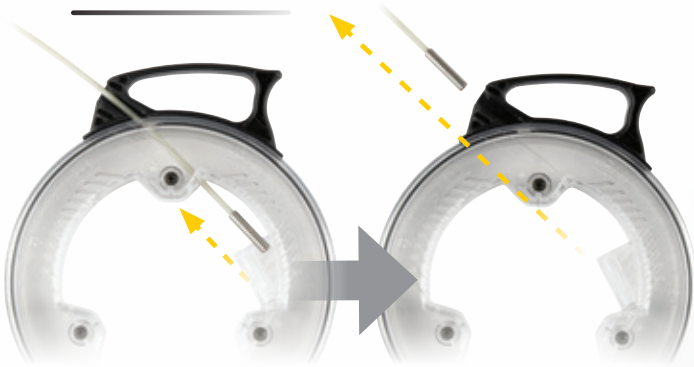


GLOW FISH TAPE

Fully removable 20-foot glow tape
for increased functionality

Patent Pending

GLOW FISH TAPE

Klein Tools' first fully glow-in-the-dark fish tape. The unique clear case permits ambient light to easily charge the glow tape and tip, providing a bright glow for use in low light. The fiberglass tape is fully removable from case for wall cavity, drop ceiling, and conduit pass through feeding. The anchor end features a stainless-steel fish rod connector for use with our fish rod accessories, allowing this fish tape to also function as a super-flex glow rod. An optimal fish tape for installing wire or cable behind walls and ceilings, in short box-to-box runs and branch circuits, or in flexible tubing. This fish tape's compact size makes it a great addition to your everyday tool bag.

EASILY SPOT THE GLOW, BULLET TIP

FULLY REMOVABLE FROM CASE FOR MORE VERSATILE APPLICATION

Doubles as a super-flex glow rod when fish rod attachment is attached

For Professionals
SINCE 1857™

Cat. No.	UPC 0-92644+	Description	Dimensions
50550	50550-8	20' Glow Fish Tape – Removable glow-in-the -dark fiberglass tape and tip	1.2" x 7.6" x 8.8" (3.0 x 19.2 x 22.4 cm)