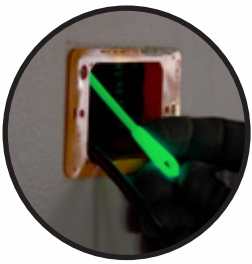


GLOW FISH TAPE

Fully removable 20-foot glow tape
for increased functionality

Patent Pending

GLOW FISH TAPE

Klein Tools' first fully glow-in-the-dark fish tape. The unique clear case permits ambient light to easily charge the glow tape and tip, providing a bright glow for use in low light. The fiberglass tape is fully removable from case for wall cavity, drop ceiling, and conduit pass through feeding. The anchor end features a stainless-steel fish rod connector for use with our fish rod accessories, allowing this fish tape to also function as a super-flex glow rod. An optimal fish tape for installing wire or cable behind walls and ceilings, in short box-to-box runs and branch circuits, or in flexible tubing. This fish tape's compact size makes it a great addition to your everyday tool bag.

EASILY SPOT THE GLOW, BULLET TIP

FULLY REMOVABLE FROM CASE FOR MORE VERSATILE APPLICATION

Doubles as a super-flex glow rod when fish rod attachment is attached

For Professionals
SINCE 1857™

Cat. No.	UPC 0-92644+	Description	Dimensions
50550	50550-8	20' Glow Fish Tape – Removable glow-in-the -dark fiberglass tape and tip	1.2" x 7.6" x 8.8" (3.0 x 19.2 x 22.4 cm)