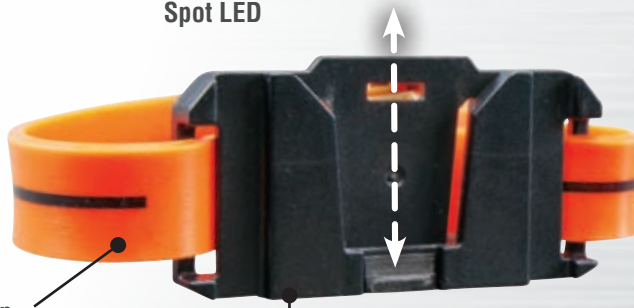

AFTER 3 MINUTES IN BRIGHT LIGHT: HEADLAMP TURNS OFF TO SAVE BATTERY*

SLIM PROFILE WITH PIVOTING MOUNT TO ALLOW UP TO A 64° LIGHTING ANGLE

ALSO ATTACHES DIRECTLY TO A KLEIN® HARD HAT

REMOVE light from the bracket for convenient charging!

Auto-sensor turns lamp off in bright light (option to deactivate*)

Pivoting Mount

Rechargeable via micro-USB port (cable included)

Water-resistant cover

Power Button

Flood LEDs (x2)

Battery Gauge Indicates battery life

15% > blinking red and lamp light flashes 5 times

Spot LED

Silicone strap stays securely on a hardhat

Strap bracket for easy lamp removal

FL 1 STANDARD		
	400 Lumens	4h
	200 Lumens	12h
	100 Lumens	22h

For Professionals
SINCE 1857™

Cat. No.	UPC 0-92644+	Description	Dimensions
56064	56064-4	Rechargeable 400 Lumen Auto-Off Headlamp	2.77" x 2.24" x 1.46" (70 x 57 x 37 mm)

Warning statement: Visit www.kleintools.com for safety warnings.
*Feature can be deactivated/activated by holding power button for 10 seconds