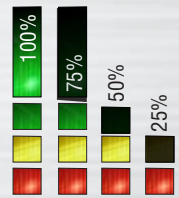

15% > blinking red and lamp light flashes 5 times

Spot LED

Silicone strap stays securely on a hardhat

Strap bracket for easy lamp removal

FL 1 STANDARD		
	400 Lumens	4h
	200 Lumens	12h
	100 Lumens	22h

For Professionals
SINCE 1857™