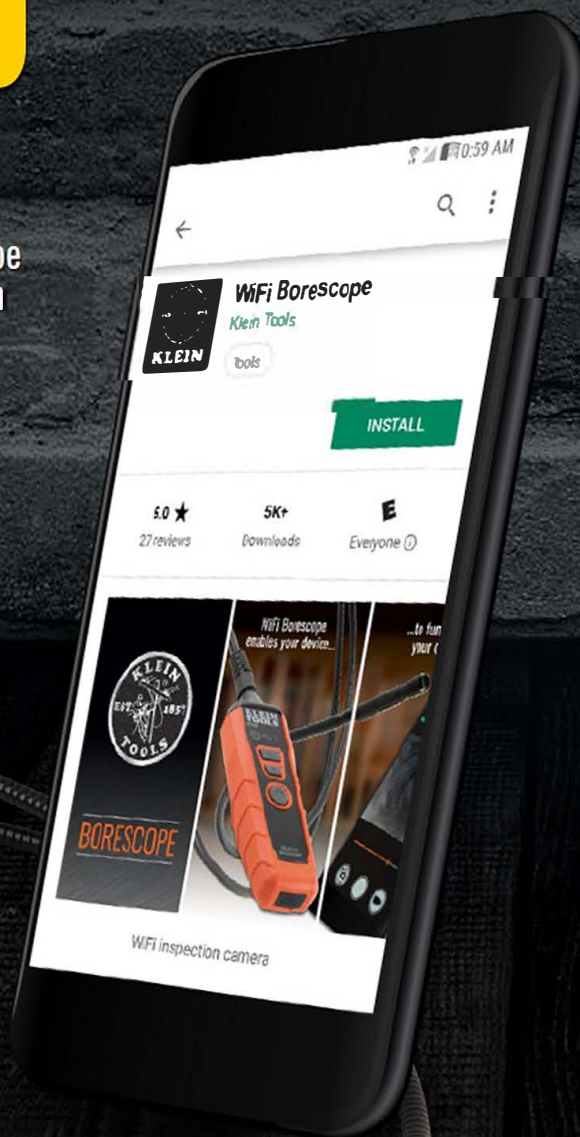

Download the App

The Klein Wifi Borescope app is available free on your favorite devices

App is optimized for:
• Apple® iOS version 6 or higher

App is optimized for:
• Android® versions 4.0 or higher