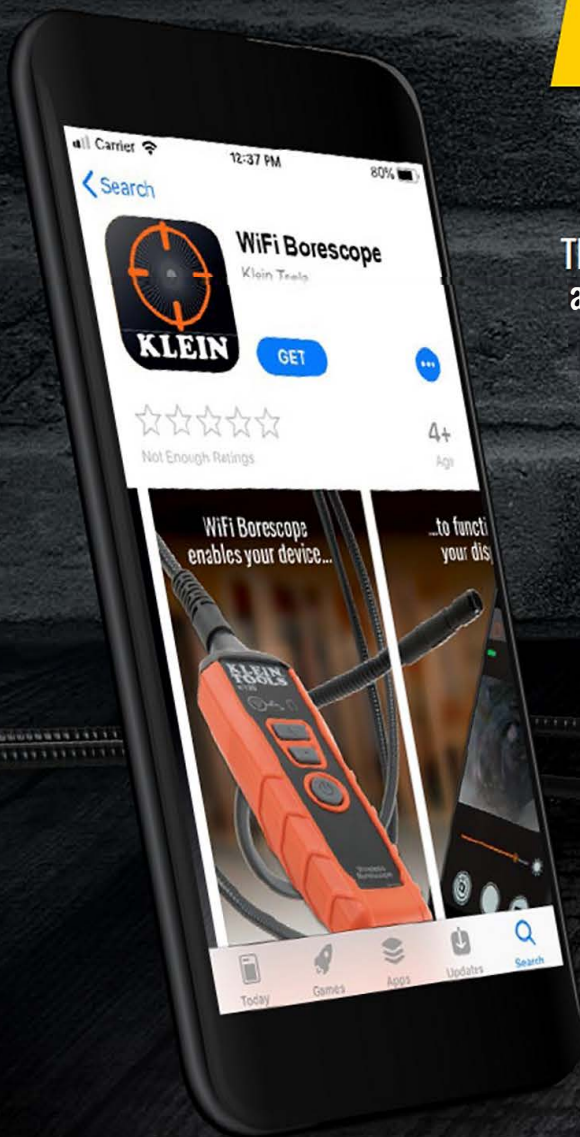

Download the App

The Klein Wifi Borescope app is available free on your favorite devices

App is optimized for:
• Apple® iOS version 6 or higher

App is optimized for:
• Android® versions 4.0 or higher