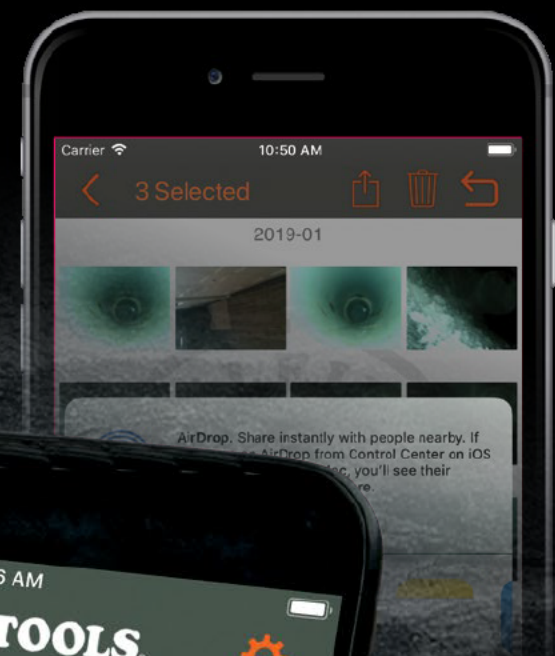

*App is free in the App Store® and Google Play®, and optimized for Apple® iOS Version 6 or higher and Android® Version 4.2 or higher.

†Ingress Protection on the camera and cable: IP67; on the borescope body: IP42.

Cat. No.	UPC	LED Light Runtime	Ingress Protection	Drop Rating	Overall Length	Overall Width	Overall Height
ET20	8-99581+ 69231-4	5.5 Hours	Camera/cable: IP67 dustproof & waterproof Body: IP42 dust & water resistant	9.8 ft (3 m)	7.3' (18.5 cm) Device minus gooseneck	2.3" (5.8 cm)	1.5" (3.8 cm)