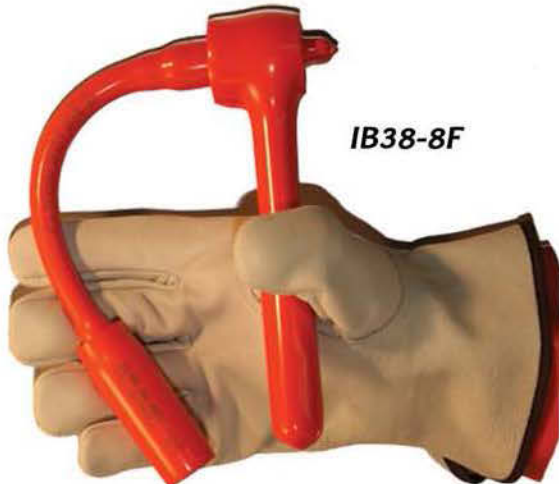

Extension Bars

No shortage of options here: Flared, Fiberglass, Flexible, Magnetized, Wobble. With Cementex extension bars you are never out of reach. Don't see what you're looking for? Let us know. Custom lengths and configurations available.

IB14-5F

IB38-3F

IB38-6

FX12-12

Wobble Extension Bars

IB38-8F

PN ___ 1/4" Drive ___

- IB14-2..... 2"
- IB14-3..... 3"
- IB14-6..... 6"
- IB14-10.... 10"
- IB14-14.... 14"

*all 1/4" SqDr extensions are flared as shown

PN _____ 3/8" Drive ___

- IB38-1.5..... 1-1/2"
- IB38-3..... 3"
- IB38-3F..... 3" Flared
- FX38-3..... 3" Fiberglass
- IB38-5..... 5"
- IB38-6..... 6"
- IB38-6F..... 6" Flared
- IB38-6MAG... 6" With Magnet
- IB38-6W..... 6" Wobble
- FX38-6..... 6" Fiberglass
- FX38-7..... 7" Fiberglass
- IB38-8..... 8"
- IB38-8F..... 8" Flexible
- IB38-8W..... 8" Wobble
- FX38-8..... 8" Fiberglass
- IB38-10..... 10"
- IB38-12..... 12"
- IB38-12F..... 12" Flared
- FX38-12..... 12" Fiberglass
- IB38-20..... 20"
- IB38-20F..... 20" Flared