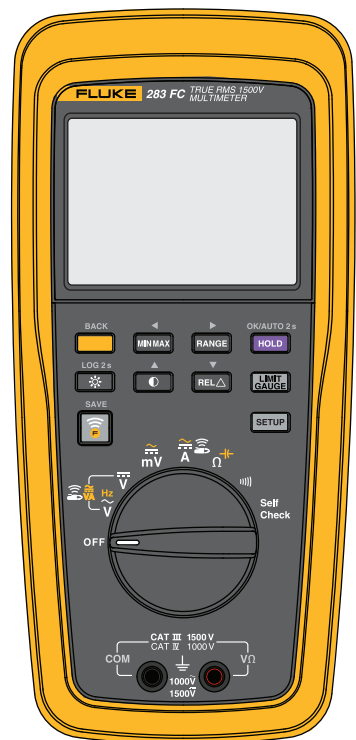

283 FC True-RMS 1500V Multimeter

1

iOS

Android

2

04/12/24 04:14
Setup/Clamp

Searching Power-on Clamps

Hz

V

VA

mV