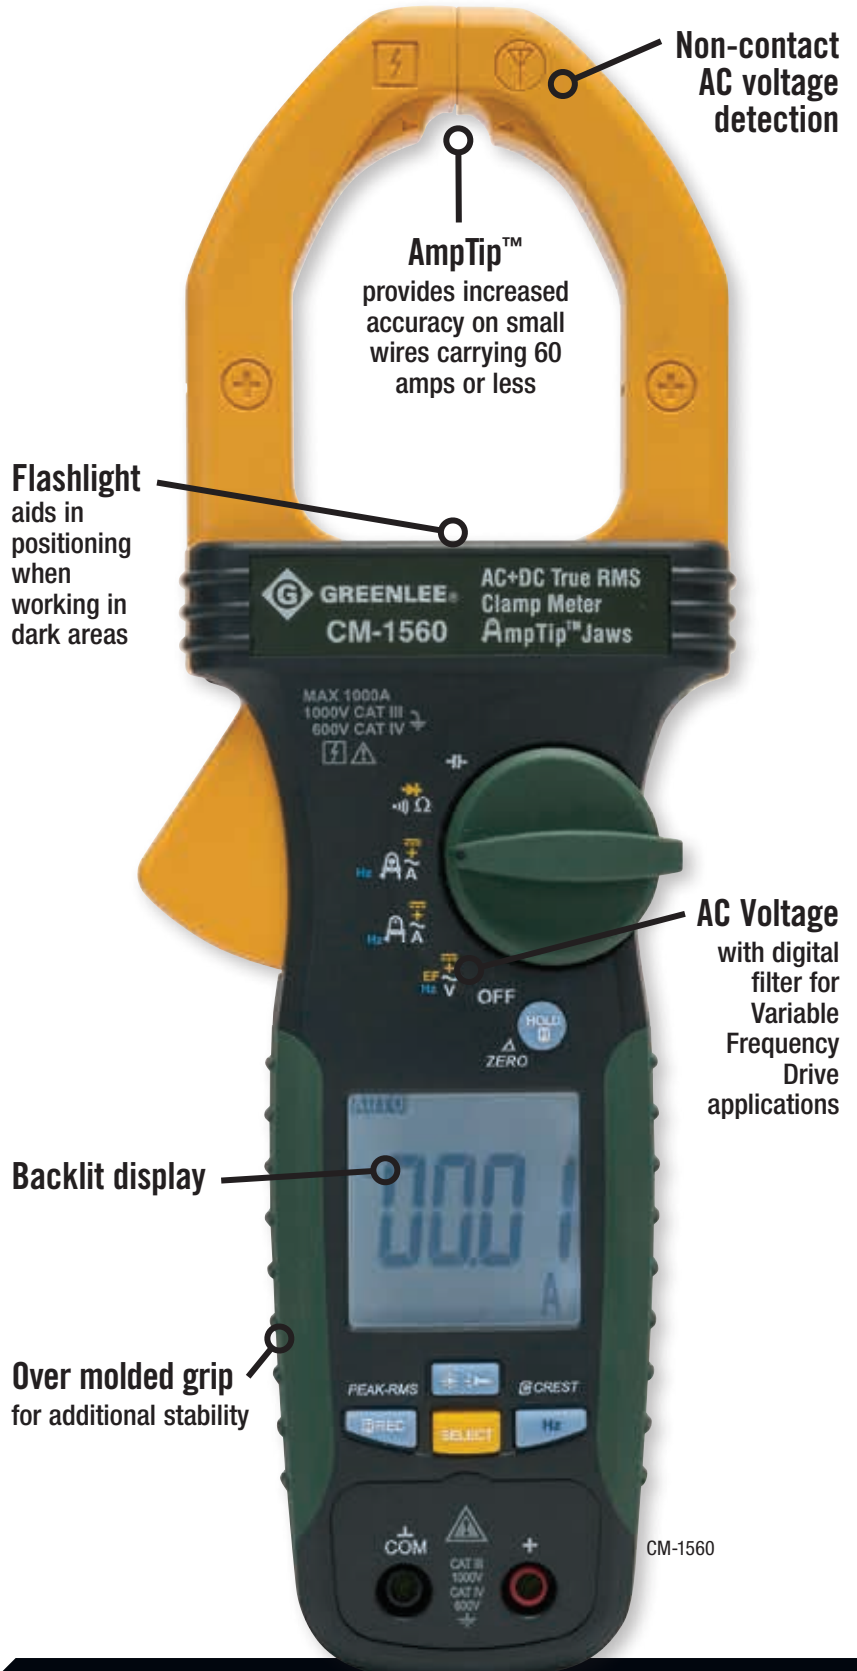

## VERSATILE

- All standard digital multimeter functions plus current measurement

## FLEXIBLE

- Choose from five models to fit your individual testing needs

# A FULL LINE OF CLAMP METERS FROM GREENLEE

## FEATURES

	CM-660	CM-860	CM-960	CM-1360	CM-1560
True RMS	AC	AC	AC+DC	AC	AC+DC
Peak RMS			✓		✓
Crest					✓
Jaw Flashlight				✓	✓
Backlight		✓	✓	✓	✓
Relative Offset Mode ( $\Delta$ )		✓	✓	✓	✓
AmpTip™	✓	✓	✓	✓	✓
VFD ACV, Hz Measurements	✓	✓	✓	✓	✓
Non-Contact Voltage Detection	✓	✓	✓	✓	✓
Maximum / Minimum / Average	✓	✓	✓	✓	✓
Frequency	✓	✓	✓	✓	✓
Continuity / Diode Tests	✓	✓	✓	✓	✓
Data Hold	✓	✓	✓	✓	✓
Automatic Power Off (APO)	✓	✓	✓	✓	✓
<b>RANGES</b>					
Capacitance		2500 $\mu$ F	2500 $\mu$ F	2500 $\mu$ F	2500 $\mu$ F
DC Amps			600		1000
AC Amps	600	600	600	1000	1000
DC Volts	600	600	600	1000	1000
AC Volts	600	600	600	1000	1000
Resistance	60 k $\Omega$	60 k $\Omega$	60 k $\Omega$	60 k $\Omega$	60 k $\Omega$
Display Counts	6000	6000	6000	6000	6000
Measurement Category Rating	CAT IV 300V CAT III 600V	CAT IV 300V CAT III 600V	CAT IV 300V CAT III 600V	CAT IV 600V CAT III 1000V	CAT IV 600V CAT III 1000V