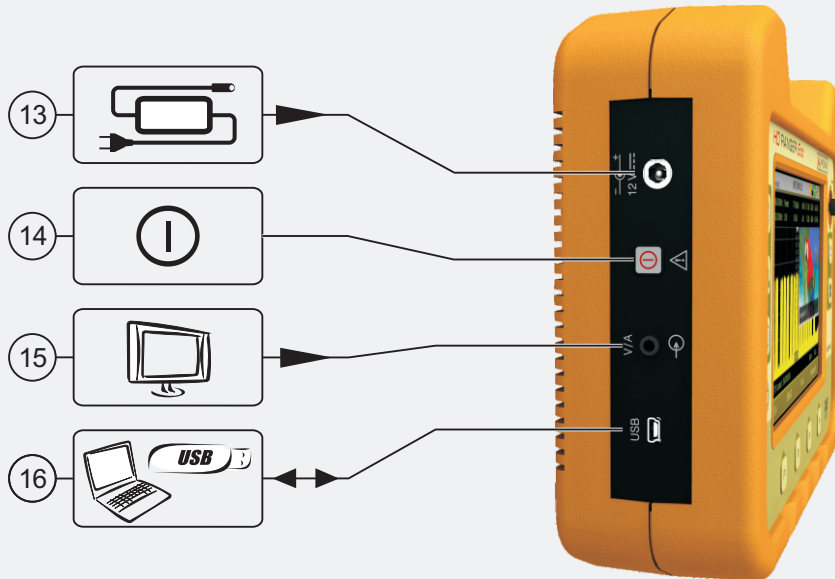

## SETTINGS MENU

## MEASUREMENT MENU

## TOP VIEW

12 RF input connector

## SIDE VIEW

- 13 Power input connector
- 14 ON/OFF button
- 15 Video/Audio input
- 16 Mini-USB connector