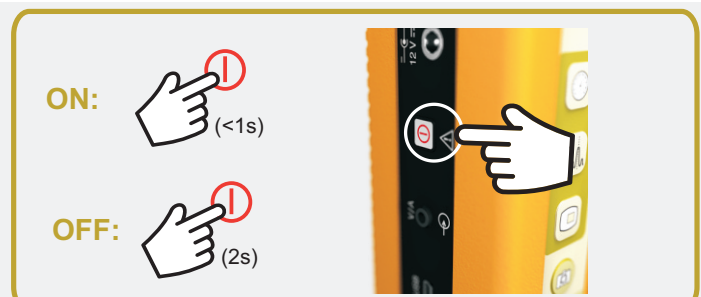

VIDEO & AUDIO SETTINGS MENU

- **TFT backlight brightness**
- **Volume**