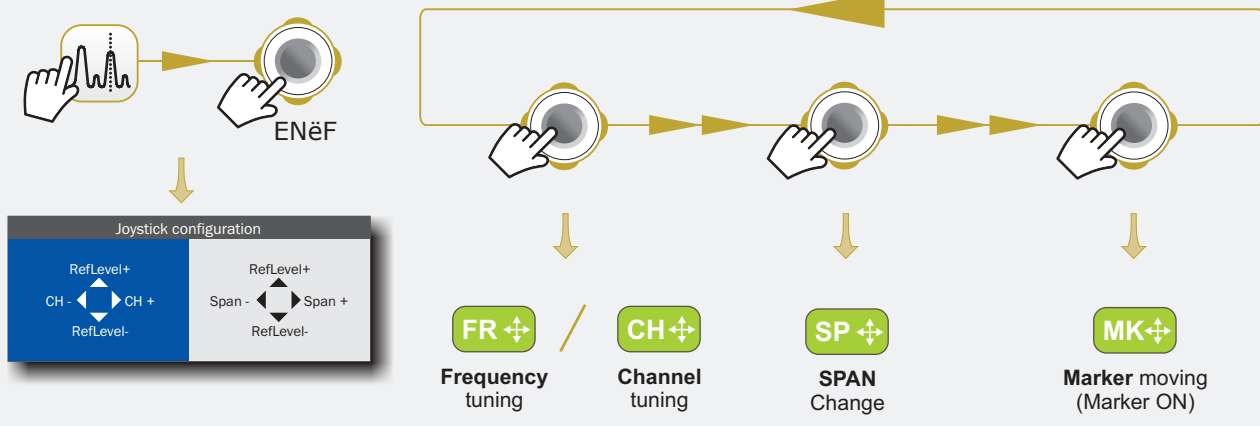

▶ JOYSTICK

▶ EXPORT*

*Export settings in Preferences

▶ INSTALLATIONS MANAGEMENT