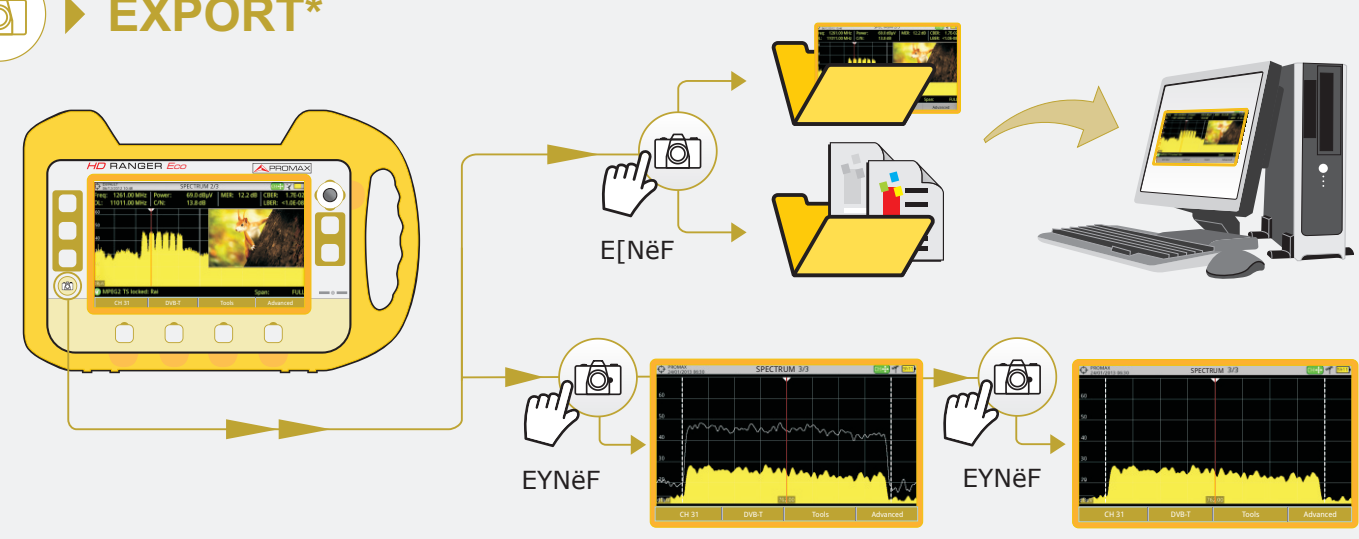

▶ JOYSTICK

▶ EXPORT*

*Export settings in Preferences

▶ INSTALLATIONS MANAGEMENT