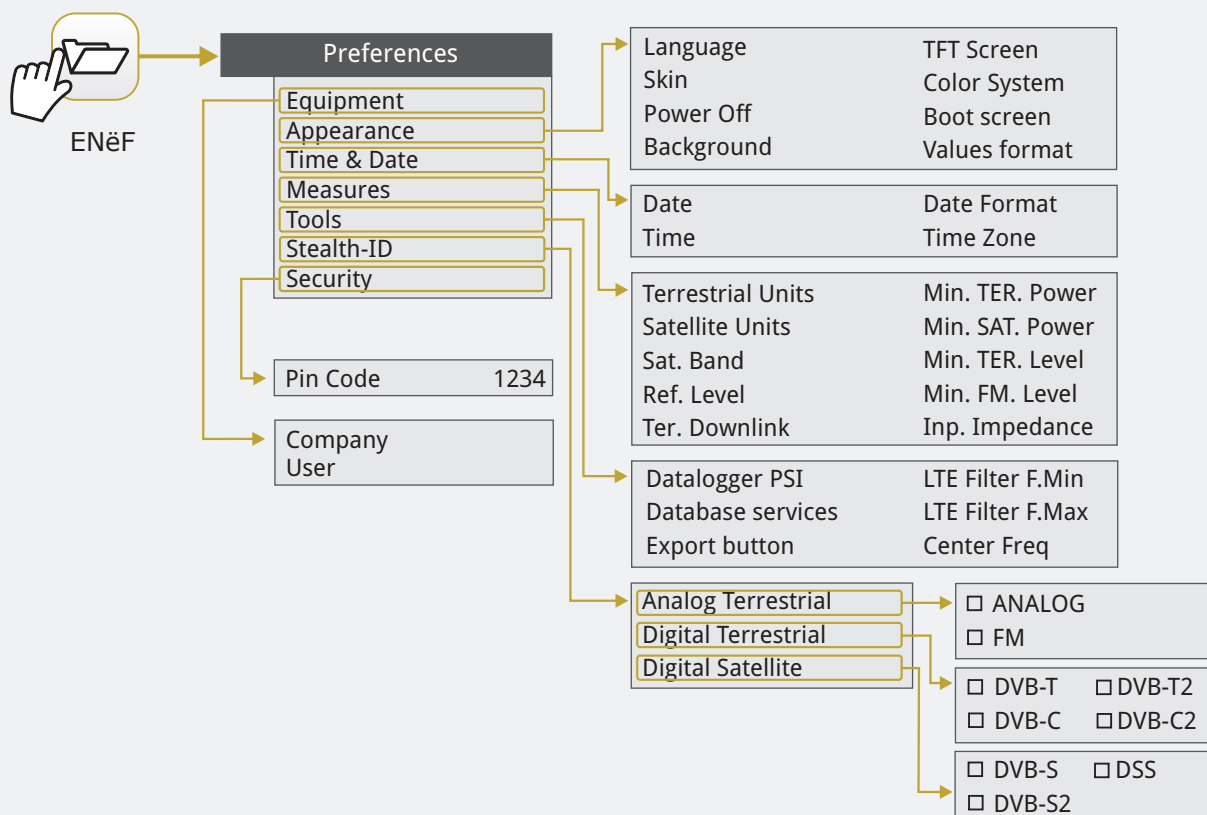

## PARAMETER SELECTION

Advanced	
Average	0 ●
Spectrum Line	Outline ▾

Advanced	
Average	0 ●
Spectrum Line	Outline ▾

Advanced	
Average	0 ●
Spectrum Line	Outline ▾

- Outline
- Solid
- Trans.

Advanced	
Average	0 ●
Spectrum Line	Outline ▾

- Outline
- Solid
- Trans.

Advanced	
Average	0 ●
Spectrum Line	Solid ▾

## INSTALLATIONS MANAGEMENT

## PREFERENCES MENU