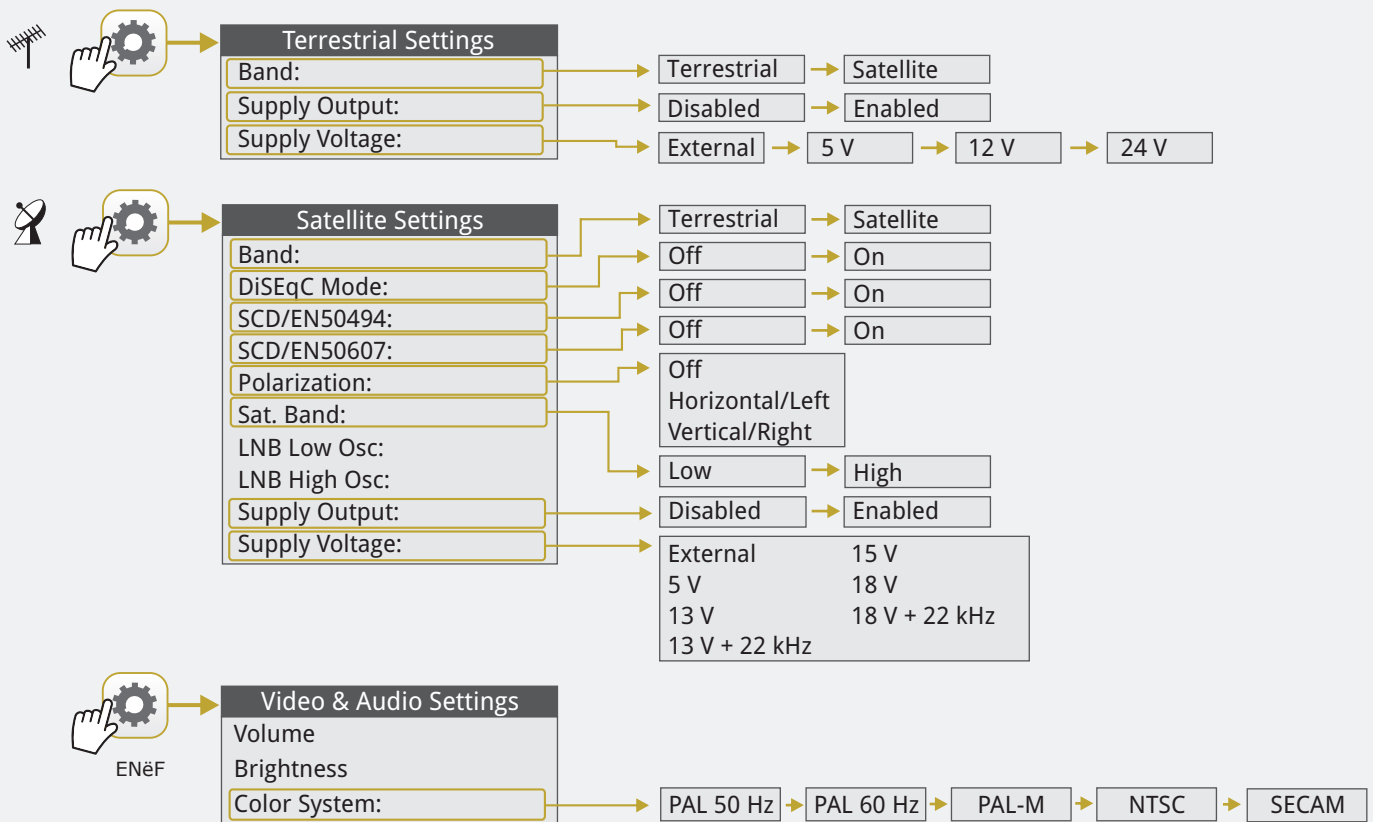

SETTINGS MENU