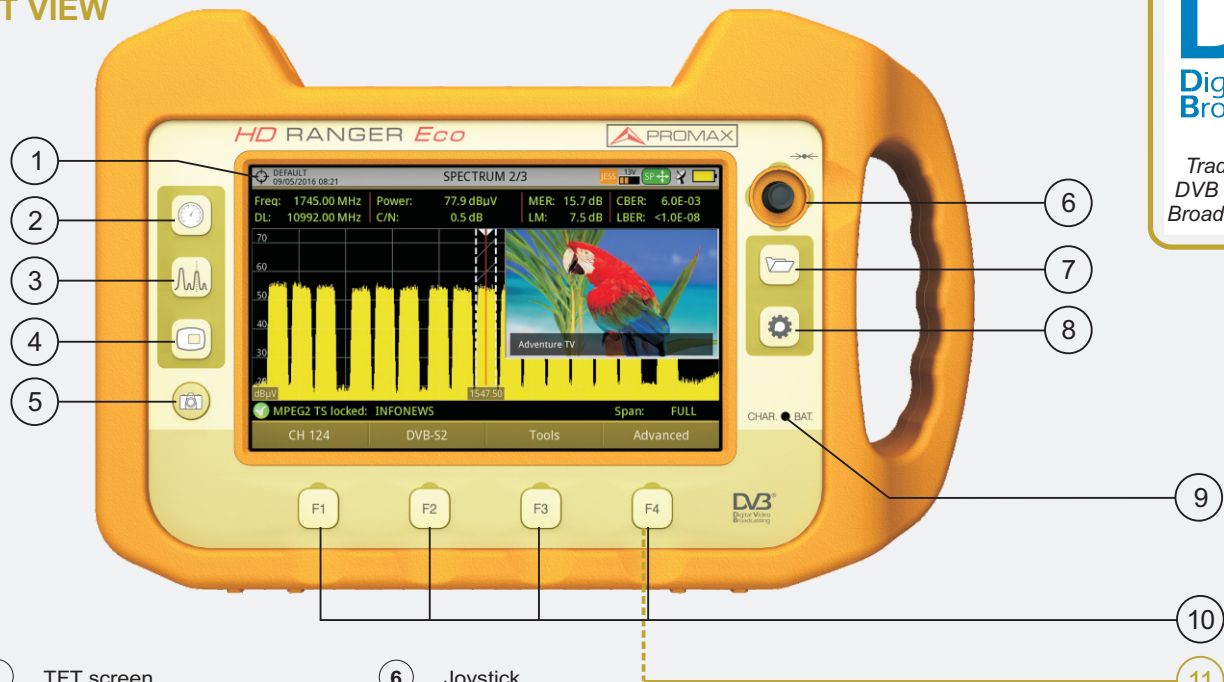

## FRONT VIEW

Trademark of the DVB - Digital Video Broadcasting Project

- |   |                                |                                |
|---|--------------------------------|--------------------------------|
| ① TFT screen                                | ⑥ Joystick                     | ⑪ Reset (press 6s and release) |
| ② Measurement key                           | ⑦ Installations management key |                                |
| ③ Spectrum key                              | ⑧ Settings key                 |                                |
| ④ TV Key                                    | ⑨ Battery charging indicator   |                                |
| ⑤ Export (press>1s)<br>Reference (press<1s) | ⑩ Softkeys                     |                                |

## SCREEN ICONS REFERENCE

### STATUS BAR

- Battery charging**
- Battery not charging.** Yellow level indicates charge left
- USB in serial port mode**
- Satellite band**
- Current voltage, 22 kHz signal and LNB power level**
- Terrestrial band**
- USB flash drive inserted**
- Current installation**
- Compressed installation**
- SatCR (SCD/EN50494) commands enabled**
- JESS (SCD2/EN50607) commands enabled**
- Task scheduled**
- Joystick multi-function enabled**  
Two-letter code indicates the exact function:
  - FR** Frequency tuning
  - CH** Channel tuning
  - SP** SPAN change
  - MK** Marker moving
  - EC** Echo change/zoom