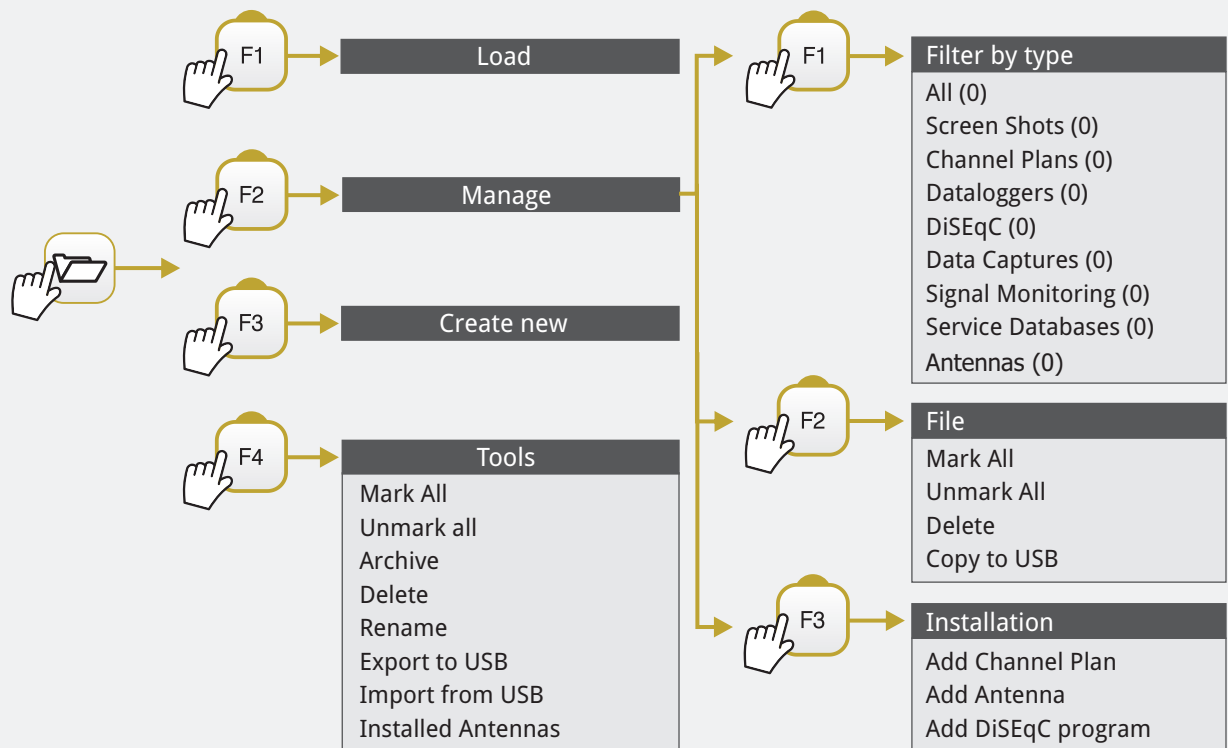

## PARAMETER SELECTION

Advanced	
Average	0 ●
Spectrum Line	Outline ▾

Advanced	
Average	0 ●
Spectrum Line	Outline ▾

Advanced	
Average	0 ●
Spectrum Line	Outline ▾

- Outline
- Solid
- Trans.

Advanced	
Average	0 ●
Spectrum Line	Outline ▾

- Outline
- Solid
- Trans.

Advanced	
Average	0 ●
Spectrum Line	Solid ▾

## INSTALLATIONS MANAGEMENT