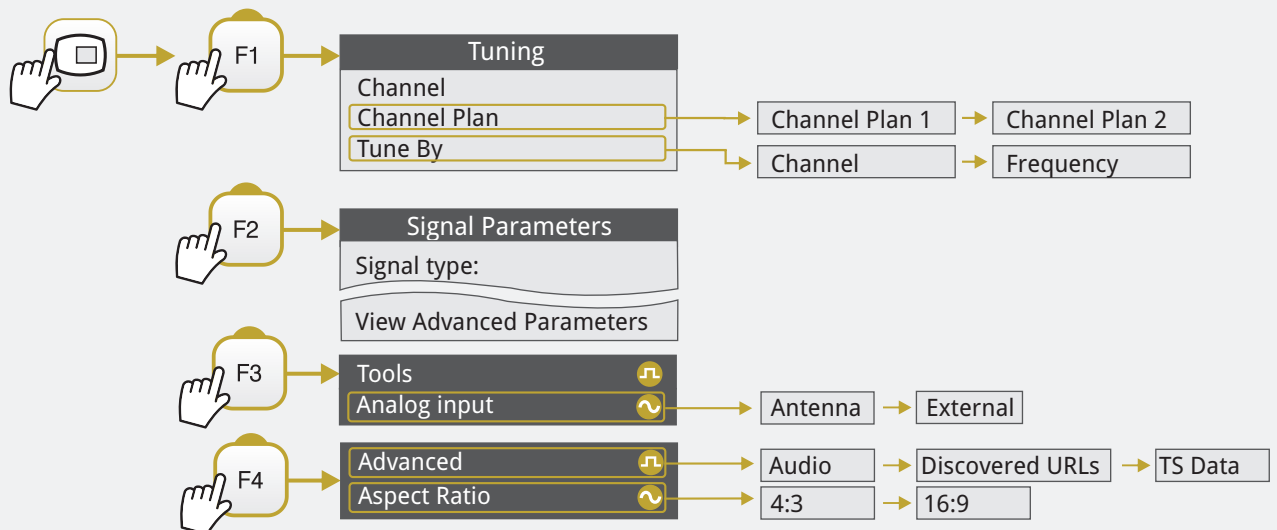

## ▶ INSTALLATIONS MANAGEMENT

## SPECTRUM ANALYSER MENU

## TV MENU

Option available for **terrestrial band**

Only available for **digital channels**

Option available for **satellite band**

Only available for **analog channels**

UP

DOWN

LEFT