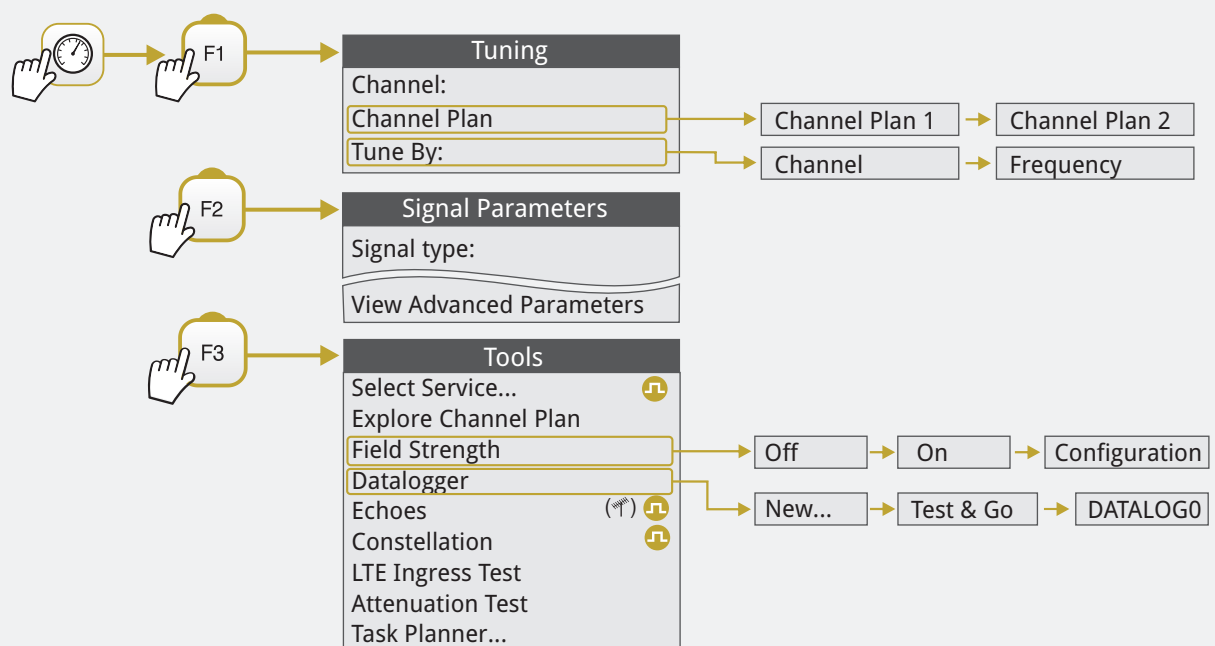

- Outline
- Solid
- Trans.

Advanced	
Average	0 ●
Spectrum Line	Solid ▾

## INSTALLATIONS MANAGEMENT

## PREFERENCES MENU

## MEASUREMENT MENU