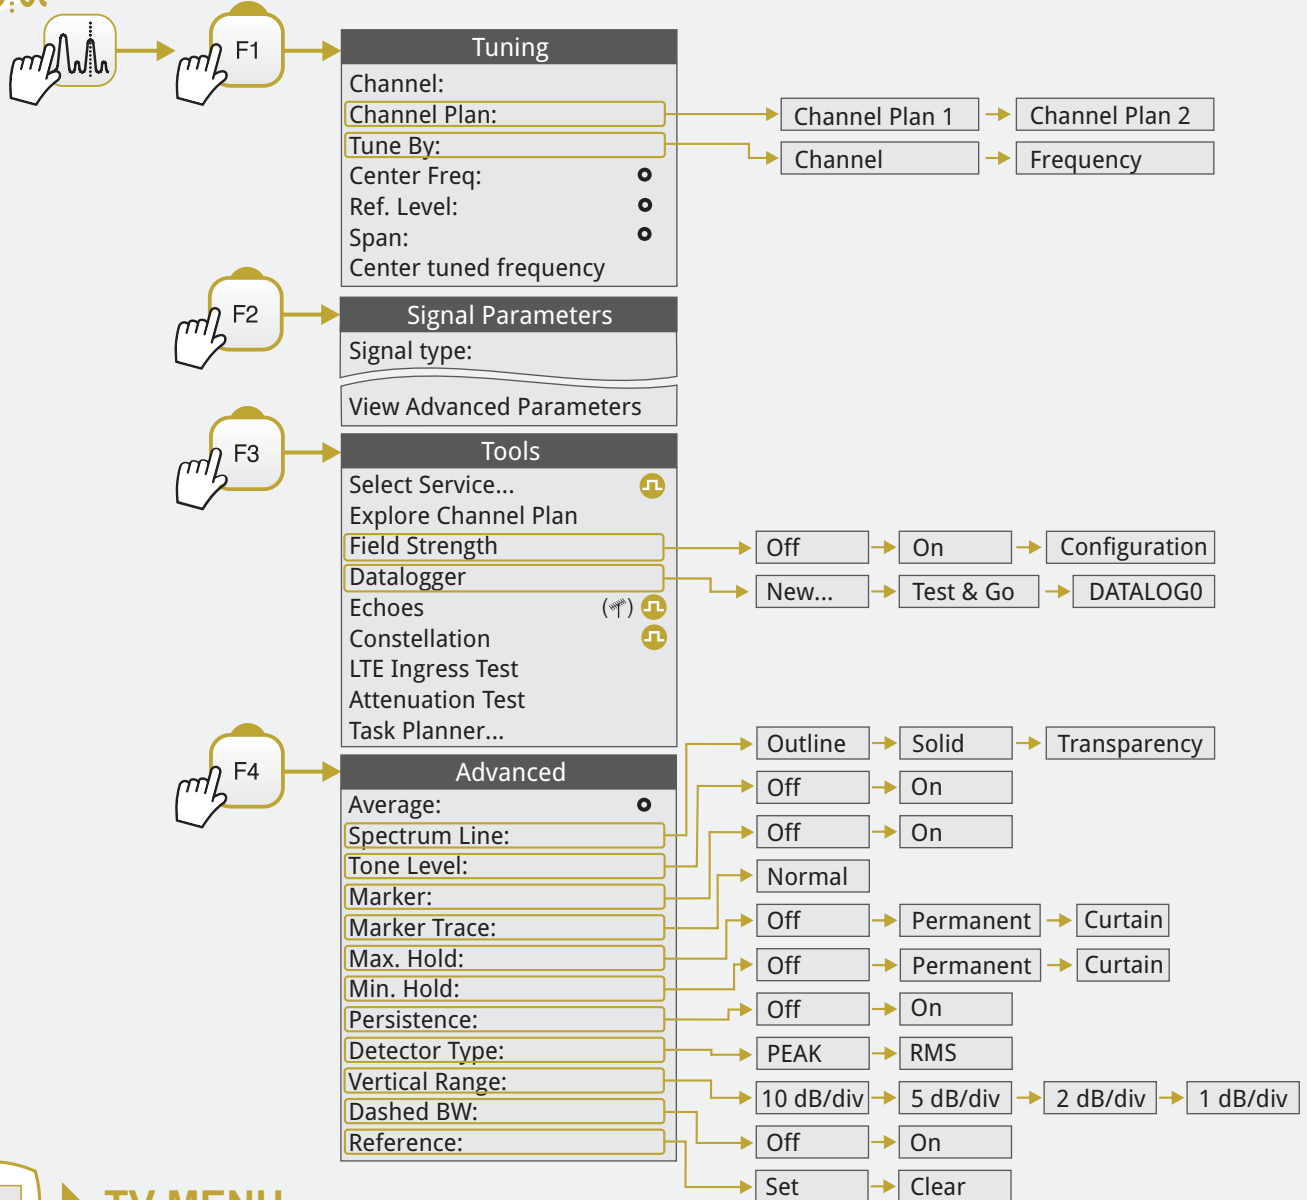

## ▶ EXPORT\*

\*Export settings in Preferences

## ▶ INSTALLATIONS MANAGEMENT

## SPECTRUM ANALYSER MENU

## TV MENU

Option available for **terrestrial band**

Only available for **digital channels**

Option available for **satellite band**

Only available for **analog channels**

UP

DOWN

LEFT