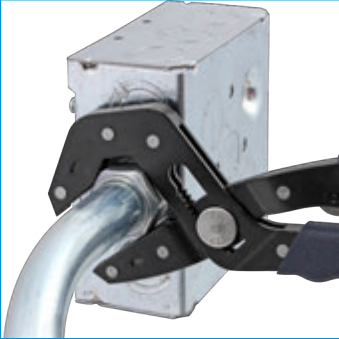

THE ORIGINAL DESIGN

The legacy lives on.

FASTER

Spring loaded for one-handed operation

STRONGER

Laminated steel construction design for extra strength

EASIER

Ergonomically designed handles for superior comfort

35-451

35-450

Part No.	Description
35-450	7 in. Curved Jaw RoboGrip® Self-Adjusting Plier
35-451	10 in. V-Notch Jaw RoboGrip® Self-Adjusting Plier
35-452	2-Pack, 7 in. & 10 in. RoboGrip® Self Adjusting Pliers