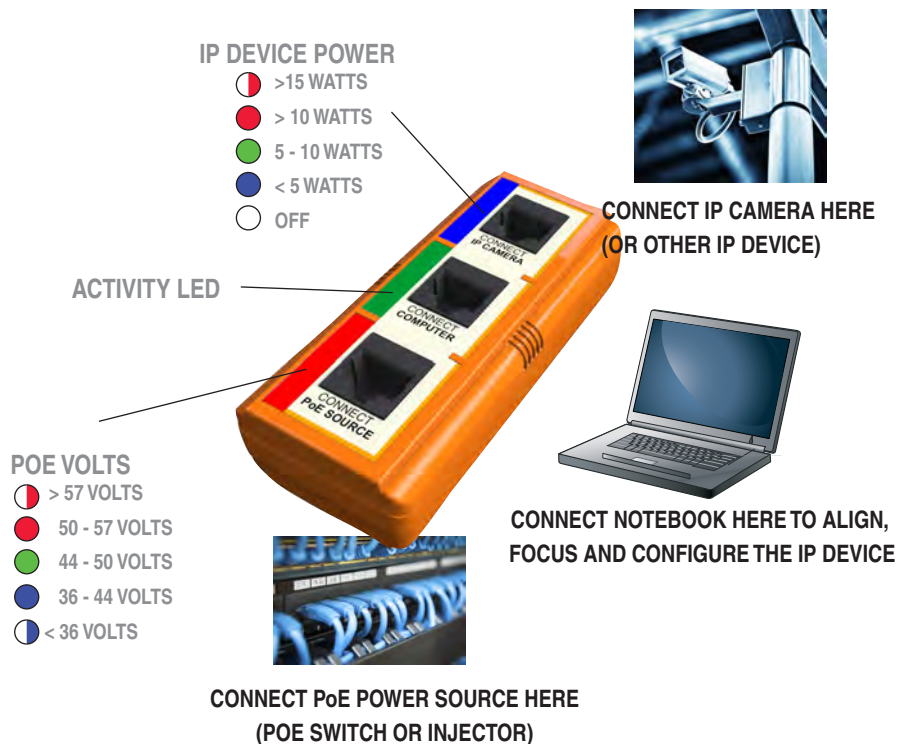

IP Answer Stick™

Tools for PoE Powered Devices

ALIGN / FOCUS AN IP CAMERA ON THE JOBSITE
CONFIGURE A ROUTER AT THE ROUTER LOCATION
CONFIGURE AN ACCESS POINT AT ITS LOCATION

AND, AT THE SAME TIME

MONITOR PoE VOLTS, WATTS
AND LINK ACTIVITY

MODEL IPAS10-N