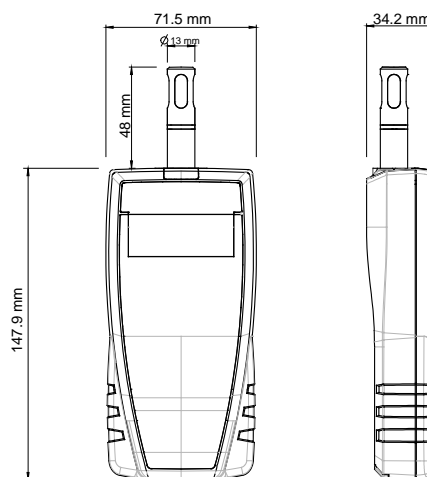

### Features of housing

Material	ABS
Protection	IP54
Display	2 lines, LCD technology, 50 x 36 mm. 1 line of 5 digits with 7 segments (value) 1 line of 5 digits with 16 segments (unit)
Height of digits	Values: 9.2 mm. Units: 4.7 mm
Weight	200 g (with batteries)