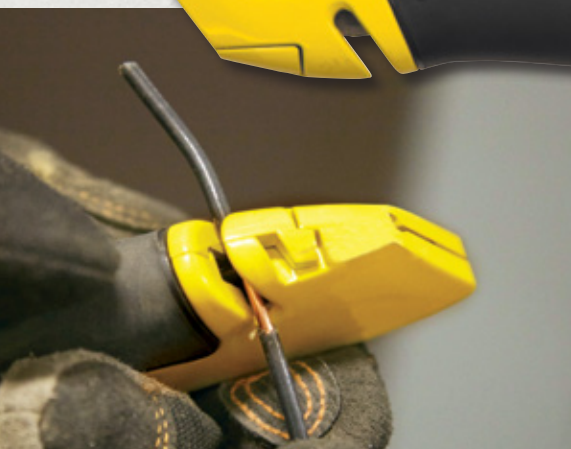

## FOLDING UTILITY KNIFE

(Previously released 2012)

44131

- Contains a wire stripping notch.
- High quality, triple ground blades stay sharp longer.
- Rubber grips on handle for improved control and comfort.
- Push button to easily open and close.
- The bright orange handle color makes this knife easy to find in a tool bag or pouch.

## RETRACTABLE UTILITY KNIFE

(Previously released 2012)

44133

- Now with a wire-stripping notch.
- High quality, triple ground blades stay sharp longer.
- Rubber grips on handle for improved control and comfort.
- Designed for improved cutting ability.
- Internal blade storage includes and holds 6 blades.

# SELF-RETRACTING UTILITY KNIFE

44136

- Knife incorporates a wire-stripping notch.
- Safety yellow handle for greater visibility.
- Blade removal/insertion without disassembly.

Blade retracts fully into housing when cut is complete.