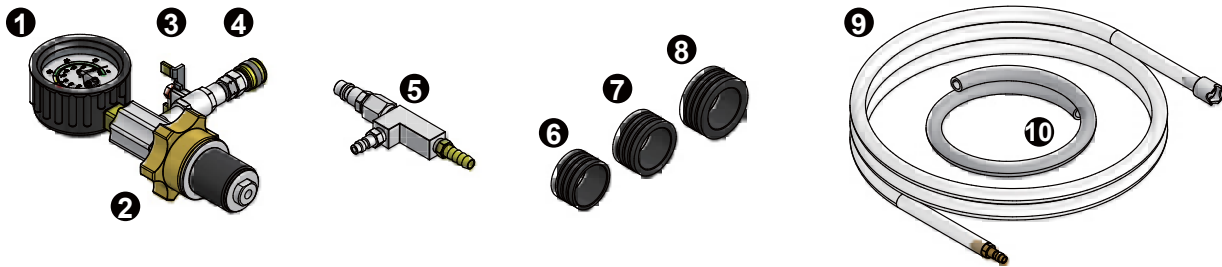

Mastercool[®]
"World Class Quality"

**COOLING SYSTEM VACUUM PURGE
 AND REFILL KIT**

**REPAIRABLE PARTS BREAKDOWN
 (43012)**

REF. #	DESCRIPTION	PART #
1.	VACUUM GAUGE	43013-001-G
2.	SEALING COLLAR	43012-2
3.	VALVE	43012-3
4.	QUICK COUPLING	43012-4
5.	VENTURI STYLE VACUUM	43012-5
6.	RUBBER BUSHING - SMALL	43012-35
7.	RUBBER BUSHING - MEDIUM	43012-39
8.	RUBBER BUSHING - LARGE	43012-44
9.	COOLANT HOSE	43012-9
10.	DRAIN HOSE	43012-10