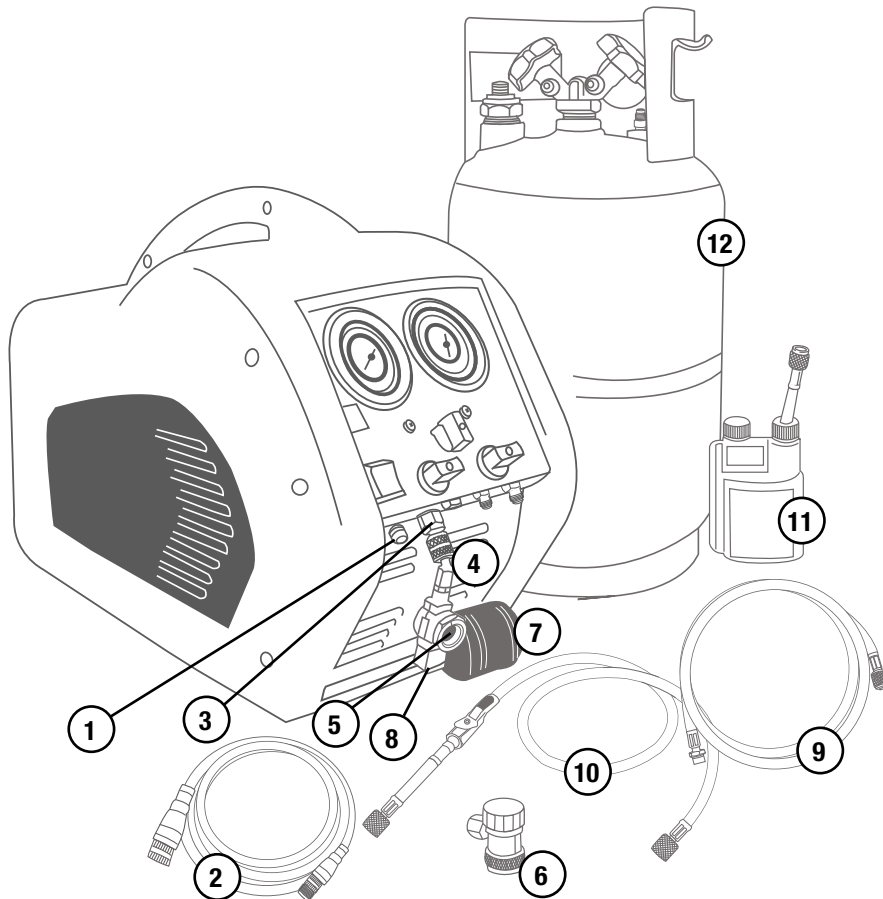

**Mastercool**<sup>®</sup>  
*"World Class Quality"*

**REFRIGERANT RECOVERY MACHINE**

**REPAIRABLE PARTS BREAKDOWN  
 (69100)**

REF. #	DESCRIPTION	PART #
1.	CABLE HOLDER	90060-48
2.	CABLE	6533-01
3.	ADAPTER	69100-FTNUT
4.	ELBOW	69000-927
5.	SIGHT GLASS	69100-104
6.	LOW SIDE COUPLER	82934
7.	DRYER	69500-DR
8.	90° ELBOW	69214
9.	BLUE HOSE	98721
10.	YELLOW HOSE	49264-69100
11.	BOTTLE	92708-69100
12.	DOT TANK WITH FLOAT SWITCH	67010