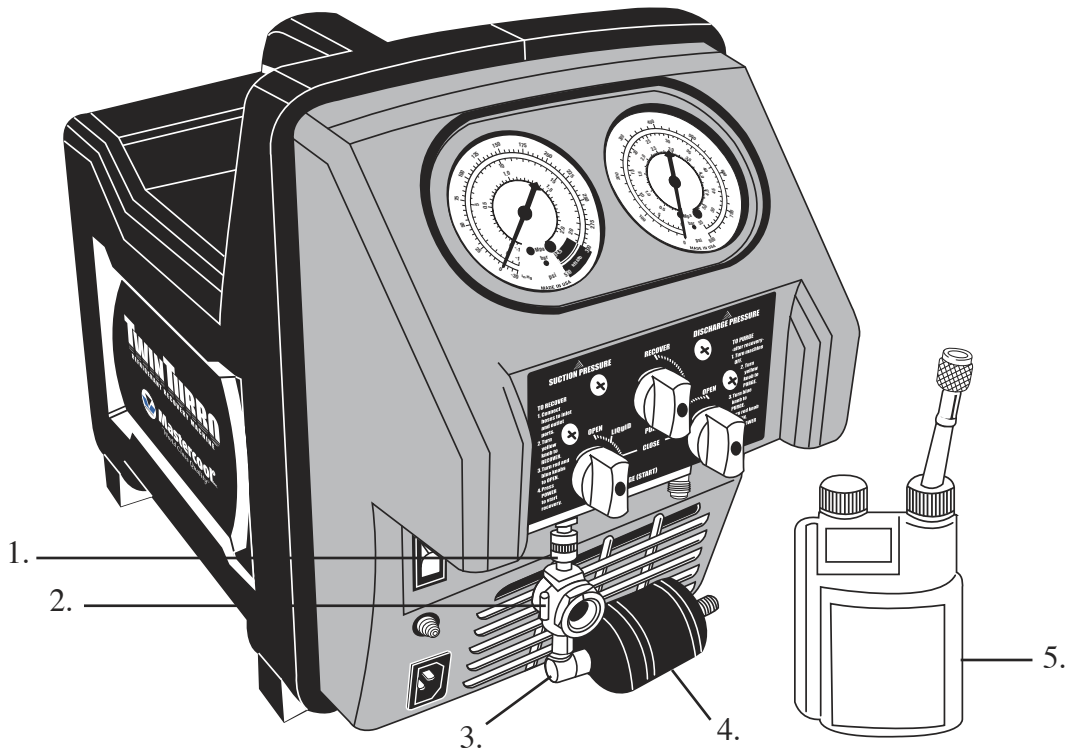

Mastercool[®] Inc.
"World Class Quality"

**TWIN TURBO
 RECOVERY MACHINE**

**REPAIRABLE PARTS BREAKDOWN
 (69350, 69350-220)**

DESCRIPTION	PART #
1. 1/8 NPT COUPLING	0127-055
2. SIGHT GLASS 1/8" NPT-F X 1/8" NPT-M	69100-104
3. 90° 1/8 NPT-M X 1/4-F-F	69214
4. DRYER FOR 69500	69500-DR
5. 8 OZ. BOTTLE	92708-BTL
OIL SEPARATOR FOR 69350	69475
GY5 YELLOW HOSE W/O STRIPE 4"	45002
1/4" MFL X 1/8" MPT FITTING	90296
5/16" X 1/8" NPT MALE BARB	0375-006