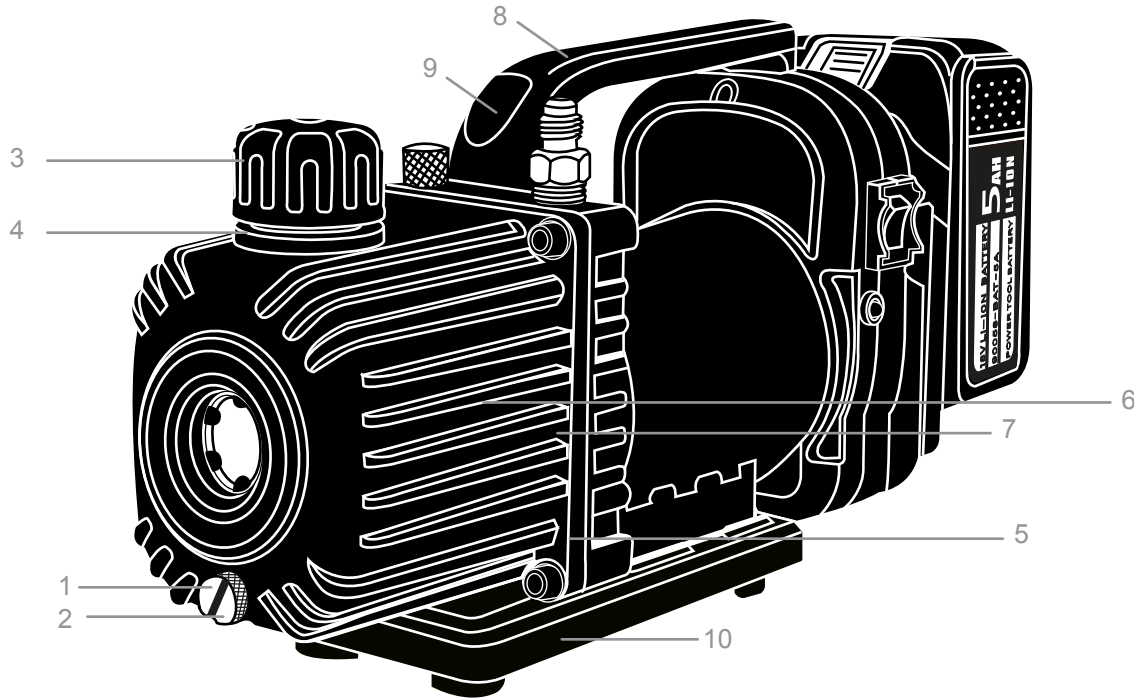

Mastercool[®]
"World Class Quality"

**18 VOLT CORDLESS, 1.5 CFM,
 2 STAGE VACUUM PUMP**

**REPAIRABLE PARTS BREAKDOWN
 (90058-5A)**

REF. #	DESCRIPTION	PART #
1.	OIL DRAIN BOLT	90058-2
2.	O-RING (10 X 1.9)	90058-3
3.	EXHAUST FILTER HOLDER EXHAUST FILTER COVER RUBBER SHEET TRUSS TAPPING SCREW ST4 X 12	90058-6
4.	O-RING FOR EXHAUST FILTER (22.4 X 3.55)	90058-7
5.	O-RING (90 X 2.65)	90058-9
6.	ROTARY VANE	90058-27
7.	OIL SEAL	90058-35
8.	HANDLE	90058-44
9.	HANDLE COVER	90058-46
10.	PLASTIC BASE PLATE	90058-57