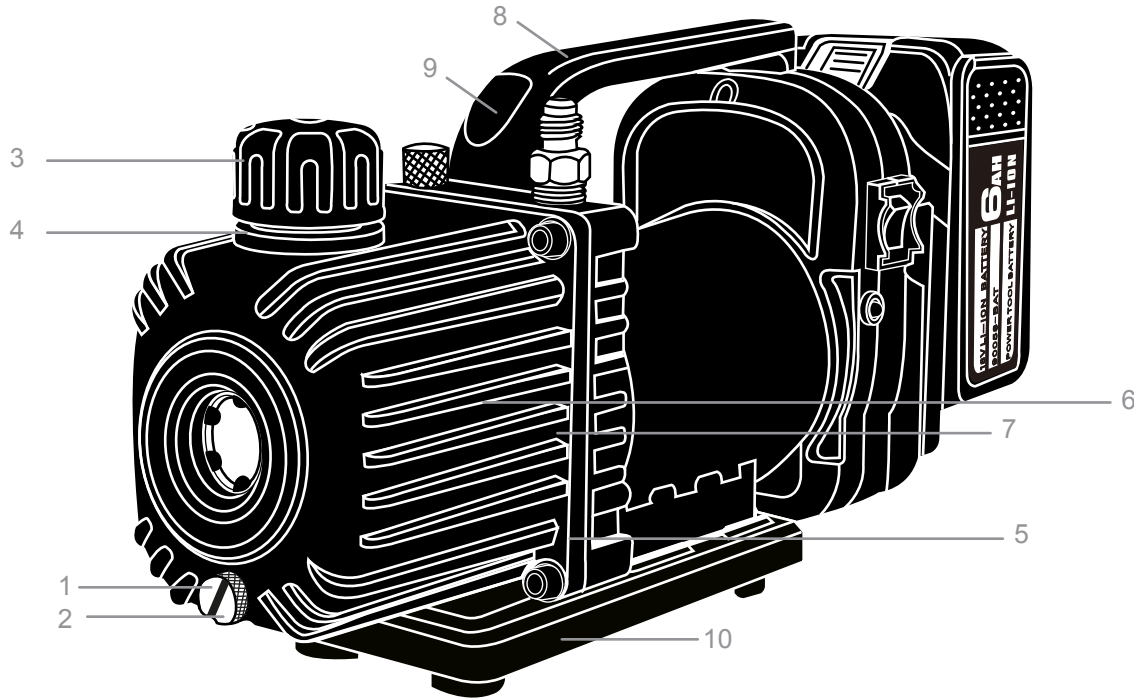

Mastercool[®]
"World Class Quality"

**18 VOLT CORDLESS, 1.5 CFM,
 2 STAGE VACUUM PUMP**

**REPAIRABLE PARTS BREAKDOWN
 (90058-A)**

REF. #	DESCRIPTION	PART #
1.	OIL DRAIN BOLT	90058-2
2.	O-RING (10 X 1.9)	90058-3
3.	EXHAUST FILTER HOLDER EXHAUST FILTER COVER RUBBER SHEET TRUSS TAPPING SCREW ST4 X 12	90058-6
4.	O-RING FOR EXHAUST FILTER (22.4 X 3.55)	90058-7
5.	O-RING (90 X 2.65)	90058-9
6.	ROTARY VANE	90058-27
7.	OIL SEAL	90058-35
8.	HANDLE	90058-44
9.	HANDLE COVER	90058-46
10.	PLASTIC BASE PLATE	90058-57