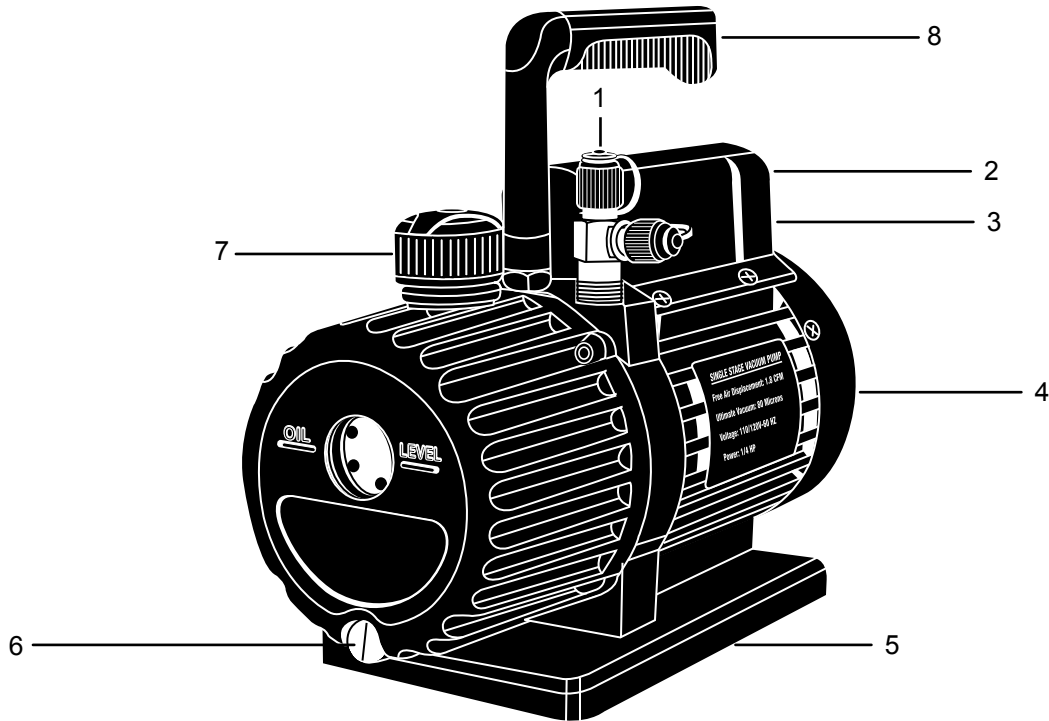

Mastercool[®] Inc.
"World Class Quality"

**1.8 CFM, SINGLE STAGE
 VACUUM PUMP**

**REPAIRABLE PARTS BREAKDOWN
 (90059-BL)**

REF. #	DESCRIPTION	PART #
1.	T-FITTING	90052-31
2.	110 V POWER CORD	6534-110
3.	ON/OFF SWITCH	90062-B-SW
4.	FAN COVER	90062-B-FC
5.	BASE PLATE	90062-B-BP
6.	OIL DRAIN FITTING WITH O-RINGS	90062-B-28
7.	EXHAUST FITTING	90066-10-B
8.	HANDLE	90062-B-H