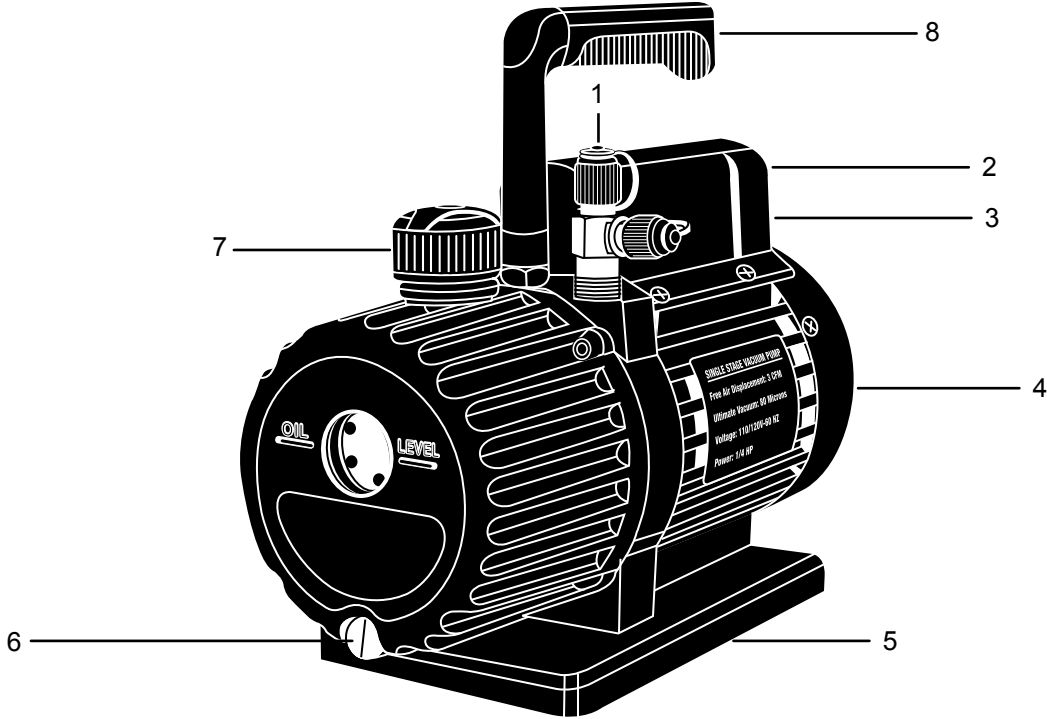

Mastercool[®] Inc.
"World Class Quality"

**3 CFM, SINGLE STAGE
 VACUUM PUMP**

**REPAIRABLE PARTS BREAKDOWN
 (90062-BL)**

REF. #	DESCRIPTION	PART #
1.	T-FITTING	90052-31
2.	110 V POWER CORD	6534-110
3.	ON/OFF SWITCH	90062-B-SW
4.	FAN COVER	90062-B-FC
5.	BASE PLATE	90062-B-BP
6.	OIL DRAIN FITTING WITH O-RINGS	90062-B-28
7.	EXHAUST FITTING	90066-10-B
8.	HANDLE	90062-B-H