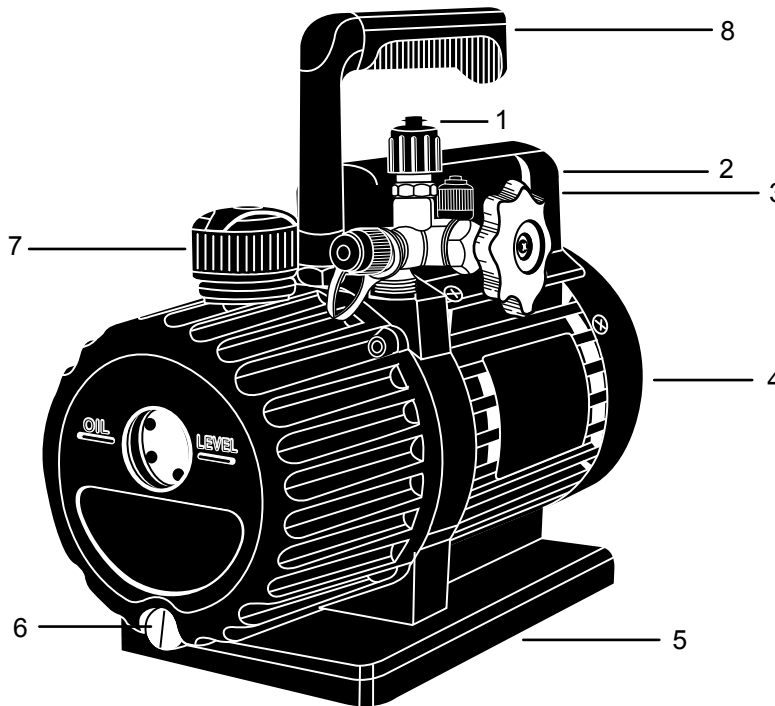

Mastercool[®]
"World Class Quality"

**3 CFM, TWO STAGE
 VACUUM PUMP**

**REPAIRABLE PARTS BREAKDOWN
 (90063-2V-110-BL, 90063-2V-220-BL)**

REF. #	DESCRIPTION	PART #
1.	T-FITTING	90056-18-R
2.	110V POWER CORD 220V POWER CORD	6535-110 6535-220
3.	ON/OFF SWITCH	90062-B-SW
4.	FAN COVER	90062-B-FC
5.	BASE PLATE	90062-B-BP
6.	OIL DRAIN FITTING WITH O-RINGS	90062-B-28
7.	EXHAUST FITTING	90066-10-B
8.	HANDLE	90062-B-H